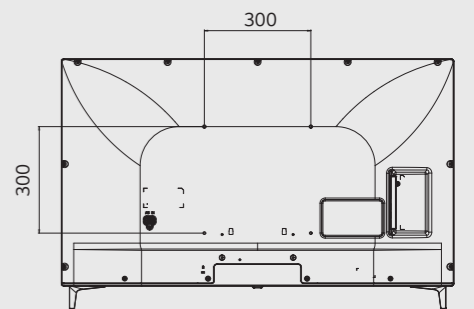

NTP

With NTP (Network Time Protocol), the TV receives real time updates from the network and synchronizes its time accordingly.

Dimensions (With stand - Units : mm/kg)

43"

974 x 625 x 221 / 9.3

49"

1,106 x 701 x 235 / 11.4

55"

1,240 x 775 x 216 / 16.6

Connectivity