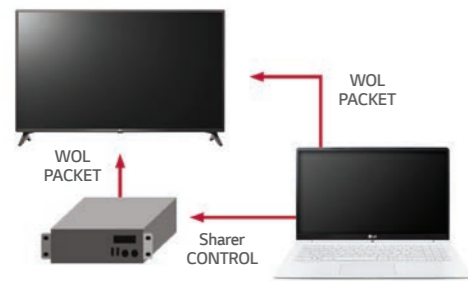

ScreenShare

Connect a smartphone or a laptop PC to TV via a Wi-Fi Direct connection. The TV will display the device's screen, and users can share their content and memories together.

Easy Management

WOL

WOL (Wake on LAN) helps you remotely turn on TVs over the internet. Connect TVs and a PC in the same network, and send Magic Packet program to the MAC addresses of registered TVs. Then, it will wake up the TVs via LAN port.

SNMP

SNMP (Simple Network Management Protocol) ensures convenient network management for SI and business managers.

Built-in WiFi

With built-in WiFi, installation and content distribution have been simplified.