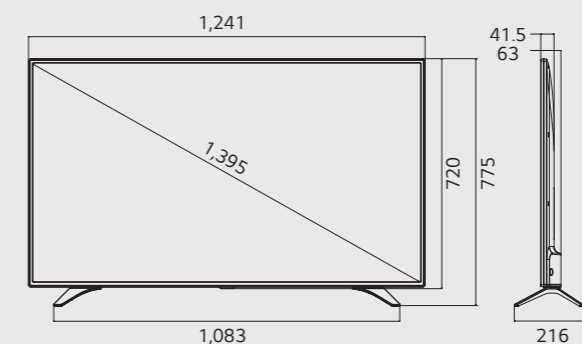

NTP

With NTP (Network Time Protocol), the TV receives real time updates from the network and synchronizes its time accordingly.

Dimensions (With stand - Units : mm/kg)

43"

974 x 625 x 221 / 9.3

49"

1,106 x 701 x 235 / 11.4

55"

1,240 x 775 x 216 / 16.6

Connectivity