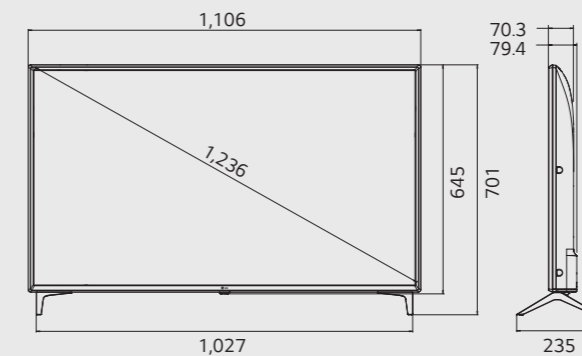

NTP

With NTP (Network Time Protocol), the TV receives real time updates from the network and synchronizes its time accordingly.

Dimensions (With stand - Units : mm/kg)

43"

974 x 625 x 221 / 9.3

49"

1,106 x 701 x 235 / 11.4

55"

1,240 x 775 x 216 / 16.6

Connectivity