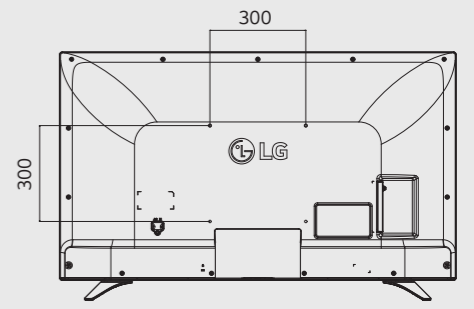

NTP

With NTP (Network Time Protocol), the TV receives real time updates from the network and synchronizes its time accordingly.

Dimensions (With stand - Units : mm/kg)

43"

974 x 625 x 221 / 9.3

49"

1,106 x 701 x 235 / 11.4

55"

1,240 x 775 x 216 / 16.6

Connectivity