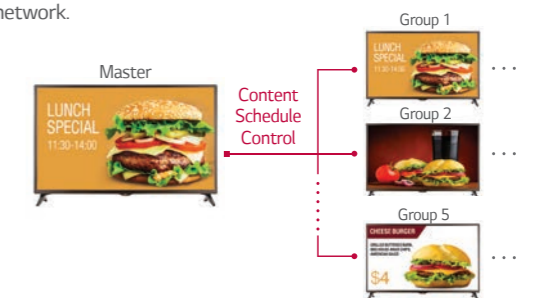

screen size

43", 49", 55"

Embedded Smart Content Management

Content Manager

Without extra PC, content can be easily created using embedded templates and can be played according to its schedule managers set.

Group Manager

A Smart TV Signage itself works as a server, so without any extra device, a master TV can distribute content and set data on a selected group within the same network.

Compatible LG SW for Smart TV Signage