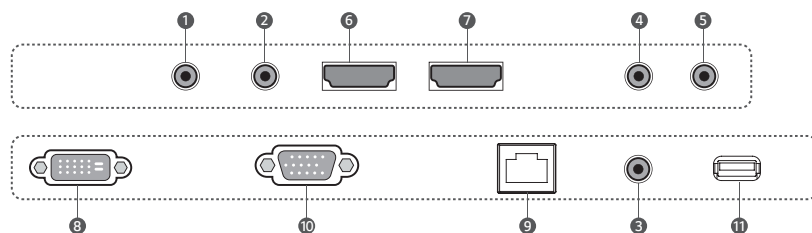

55SH7DD / 49SH7DD / 43SH7DD