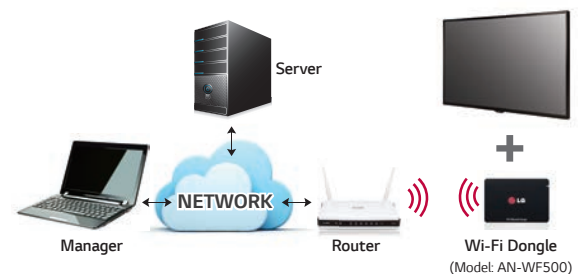

*SNMP: Simple Network Management Protocol