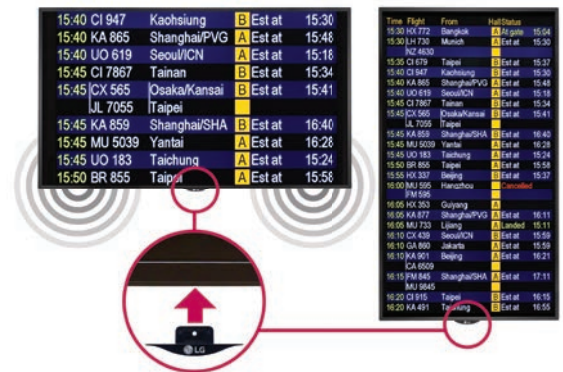

Digital Signage with High Visibility

SH7DD Series

Convenient Management

No Signal Image Setting

In case there is no signal input, it is possible to play back images preset by the user using a USB, instead of displaying the conventional no signal image.

Local Time Setting

A time zone can be configured at initial installment, so that the signage display accesses the local NTP* server and automatically sets the local time. In addition, the local time can be adjusted manually by grouping multiple signages using RS232C without a network connection.

* NTP: Network Time Protocol

Industrial Design

Detachable Logo & Built-in Speaker

The detachable logo allows for installation in the desired orientation in landscape or portrait mode, making it easy for the user to arrange the signage. Also, sounds can be played from built-in speakers, giving advertisements greater impact.

Connectivity

1. 1 RS-232C IN
2. 2 RS-232C OUT
3. 3 AUDIO IN
4. 4 AUDIO OUT
5. 5 EXT IR IN
6. 6 HDMI in 1
7. 7 HDMI in 2
8. 8 DVI-D IN
9. 9 LAN
10. 10 RGB IN
11. 11 USB

55SH7DD / 49SH7DD / 43SH7DD