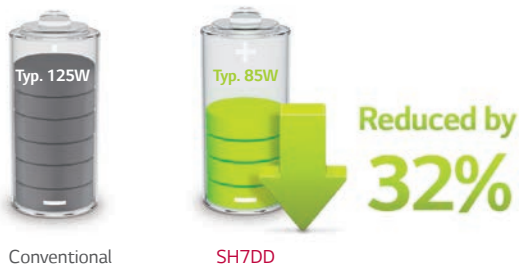

Conventional

SH7DD

*Based on 49" model

Power Management Mode

Even without signal from the media player, the network does not turn off completely, so remote control is possible, which prevents unnecessary power usage and enables efficient management.