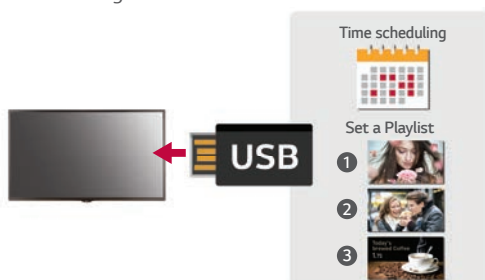

*Supported Content Type : Video (MPEG1/2/4, H.264), Audio (MP3, AC3, MPEG, AAC, HEAAC, LPCM), Image (JPEG, PNG, BMP)

Wi-Fi Support

SH7DD series supports Wi-Fi dongle connection for easier content distribution and installation. And SNMP* support ensures convenient network management.