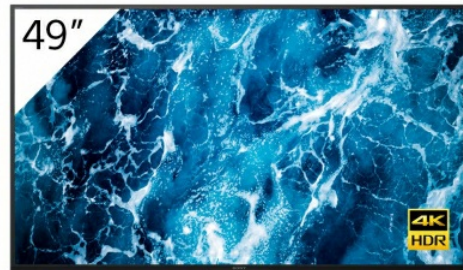

FWD-49X70G/T

49" BRAVIA 4K Ultra HD,
HDR, LED Professional
Display

Overview

High quality 4K HDR images with TRILUMINOS Display

Make business more entertaining with the FWD-49X70G/T 49" BRAVIA Professional Display that combines lifelike 4K HDR image quality with easy operation, flexible networking/control and smart content sharing.

Optimised for professional applications, the BRAVIA FWD-49X70G/T delivers richly coloured, high-contrast 4K HDR images, while 4K X-Reality PRO upscales lower-resolution images closer to true 4K quality.