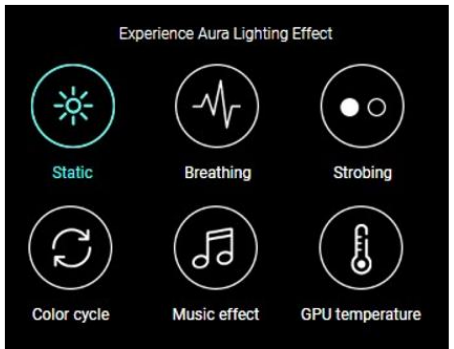

■ **ASUS FanConnect II**

Featuring 4-pin GPU-controlled headers that can be connected to system fans for targeted supplemental cooling and optimal thermal performance.

■ **Auto-Extreme Technology**

Fully automated manufacturing for improved reliability and lower environmental impact.

■ **ASUS Aura Sync Compatibility**

Match your card's RGB LEDs to your system using Aura Sync software or turn them off with a stealth mode button.

Stealth mode

A bottom on the back, you can just turn off all the lights.

- **VR-FRIENDLY HDMI PORTS:**
Let you connect a VR device and display at the same time and enjoy immersive virtual reality experiences without having to swap cables.

NVIDIA G-SYNC™

- **NVIDIA® HIGHLIGHTS :**
Automatically record your best gaming moments.

- **NVIDIA® ANSEL: :**
Turn screenshots into art with 360, HDR, and Super-Res photos.

- **NVIDIA® G-SYNC™ TECHNOLOGY:**
For the smoothest and fastest gaming imaginable, eliminating screen tearing and minimizing display stutter and input lag.