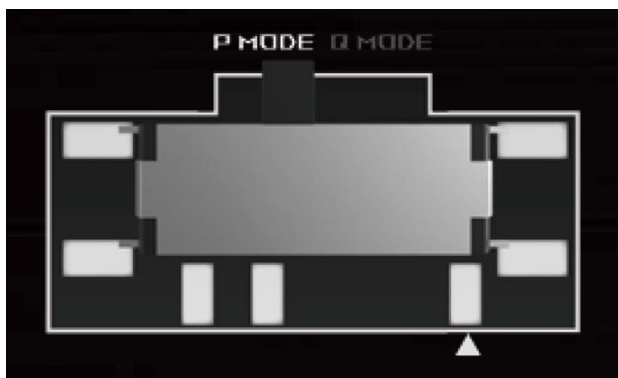

■ Dual BIOS Switch

Switch between Quiet and Performance BIOS profiles without software.