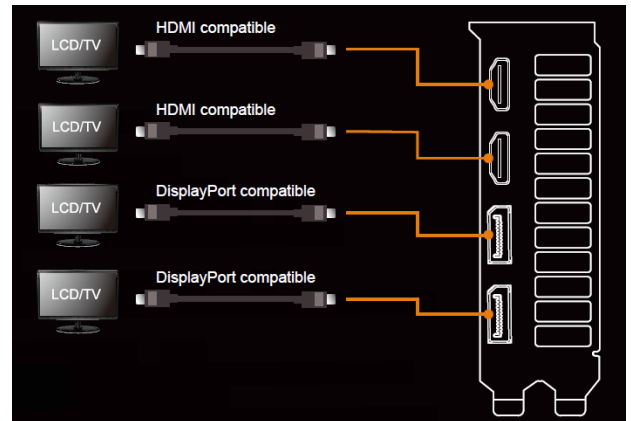

I/O Specifications

*Free 1-year premium XSplit Gamecaster (USD 99.95 /yr).

Six-month tfast premium license — a USD$53.95 value — to let user enjoy online gaming that's free from lag, latency and lost packets.