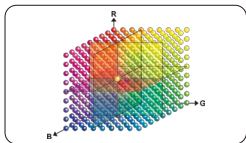

• 4K UHD Monitor

Ultra HD has 4 times the resolution of conventional Full HD displays, and offers the clearest, most perceptible details in graphics, designs, and photos the eyes can see.

• 10-bit 100% sRGB and Rec.709 optimal color precision

Enjoy over 1 billion accurately displayed colors in accordance with the highest design industry standards. PV3200PT covers 100% sRGB and Rec.709 color space to ensure every color is faithfully represented with the most optimal precision.

• 14-bit 3D LUT & Delta E<2

The 14-bit 3D Look Up Table (LUT) improves RGB color blending accuracy, resulting in impeccable color reproduction. Having Delta E<2 in both Adobe RGB and sRGB color spaces gives you the truest and most representative view of the original image.