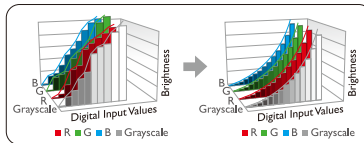

• Hardware Calibration

Hardware calibration allows you to adjust the image processing chip in the monitor without changing the graphic card output data. It keeps images consistent with its original copies without being affected by graphic settings.