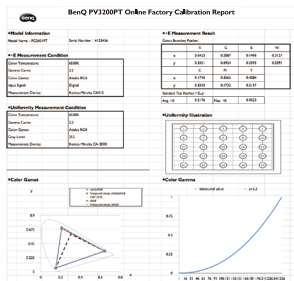

• Individually Tested to Verify Performance

The PV3200PT display is subjected to an on-site verification process upon production to ensure the performance of the monitor in terms of brightness uniformity, Delta-E and Gamma curve. These results are then validated against BenQ and industry color standards.