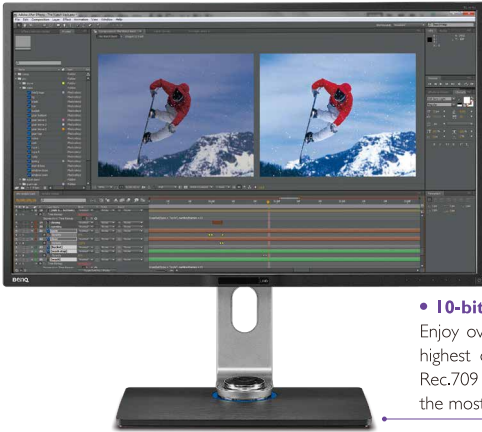

There is no Boundary Between Imagination and Reality

through 4K high resolution and 100% Rec.709

PV3200PT

Be Amazed by Spectacular Details

HDMI
HIGH DEFINITION MULTIMEDIA INTERFACE

Because it matters

BenQ PV3200PT

32" 4K UHD Monitor

Color accuracy and clear line of view are of utmost importance for anyone working in the field of professional Video-editing. BenQ PV3200PT offers a wonderful range of 100% Rec 709 with a resolution of 4K UHD to give you crisp and clear viewing quality.

• 4K UHD Monitor

Ultra HD has 4 times the resolution of conventional Full HD displays, and offers the clearest, most perceptible details in graphics, designs, and photos the eyes can see.

• 10-bit 100% sRGB and Rec.709 optimal color precision

Enjoy over 1 billion accurately displayed colors in accordance with the highest design industry standards. PV3200PT covers 100% sRGB and Rec.709 color space to ensure every color is faithfully represented with the most optimal precision.