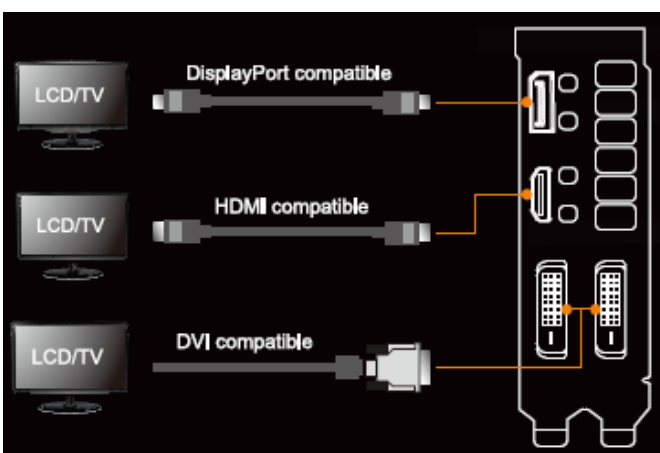

- **AMD Eyefinity Technology :**
Extend the view across up to 4 displays to immerse yourself in gameplay and entertainment.

- **AMD FreeSync Technology :**
The FreeSync™ technology in select AMD APUs and GPUs resolves the communication issues between processor and monitor, eliminating image tears and choppiness for effortlessly smooth gameplay.

- **AMD CrossFire Technology :**
Double the graphics available for your gaming with AMD CrossFire™ technology without any strings attached.

I/O Specifications

Hardware Specification

Model	ROG-STRIX-RX570-O4G-GAMING
Graphics Engine	AMD Radeon™ RX 570
OpenGL	OpenGL® 4.5
Video Memory	4GB GDDR5
Engine Clock	1310 MHz (OC mode) 1300 MHz (Gaming mode)
Stream Processor	2048
Memory Clock	7000 MHz (1750 MHz GDDR5)
Memory Interface	256 bit
Digital Max Resolution	5120 * 2880
DVI Output	2x Native DVI-D
HDMI Output	1x Native HDMI 2.0
HDCP compliant	YES
DisplayPort	1x Native DisplayPort 1.4
Accessory Bundled	ROG Cable Ties Orange Color Decals
Software Bundled	ASUS GPU Tweak II & Driver Aura(Graphics Card) Utility
Dimension	The card size is 24.0 x 12.9 x 3.9 cm The card size is 9.5 x 5.1 x 1.5 inches
Note	<ul style="list-style-type: none"> • To have the best cooling performance, ASUS STRIX-RX470-O4G-GAMING extends the fansink to 2 slots. Please double check you Chassis and Motherboard dimension prior to purchase to make sure it fits in your system! • Specifications are subject to change without notice. • PCB color and bundled software versions are change without notice. • Brand and product names mentioned are trademarks of their respective company.