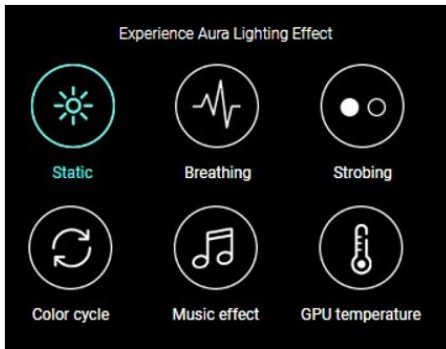

#### ■ Dual BIOS Switch

Switch between Quiet and Performance BIOS profiles without software.

#### ■ Axial-tech Fans

With Axial-tech fans, increasing air flow through the heatsink and fin array and achieve an IP5X dust-resistant certification.

■ **ASUS FanConnect II**

Featuring 4-pin GPU-controlled headers that can be connected to system fans for targeted supplemental cooling and optimal thermal performance.

■ **Auto-Extreme Technology**

Fully automated manufacturing for improved reliability and lower environmental impact.

■ **ASUS Aura Sync Compatibility**

Match your card's RGB LEDs to your system using Aura Sync software or turn them off with a stealth mode button.

**Stealth mode**

A bottom on the back, you can just turn off all the lights.

**ASUS Features**

**Graphics GPU Features**

**Advanced Edition**

● **Advanced edition:**  
Factory-overclocked and 1830 GPU boost clock in OC mode provides faster gaming experience.