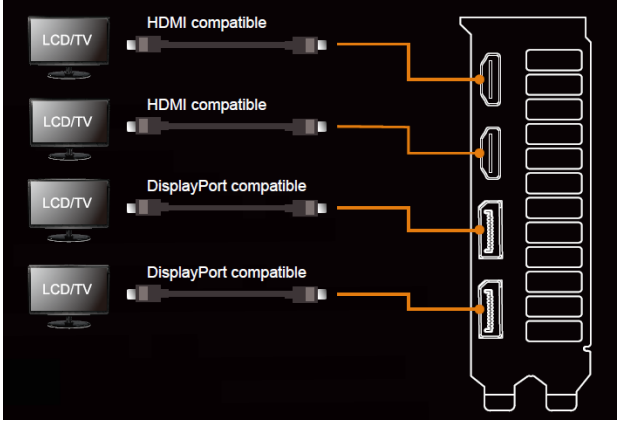

● **NVIDIA® ANSEL: :**  
Turn screenshots into art with 360, HDR, and Super-Res photos.

● **VR-FRIENDLY HDMI PORTS:**  
Let you connect a VR device and display at the same time and enjoy immersive virtual reality experiences without having to swap cables.

**I/O Specifications**

**GPU Tweak II**  
Real-time Graphics Tuning and Live Streaming

● **GPU TWEAK II:**  
GPU Tweak II helps you modify clock speeds, voltages, fan performance and more, all via an intuitive interface.