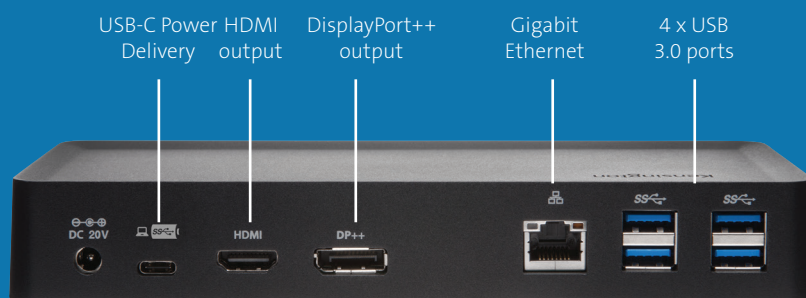

Windows and Mac compatible