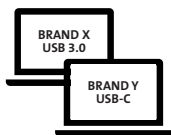

Over
70%
of firms have a variety of brands
& models to accommodate in a
hot desking environment