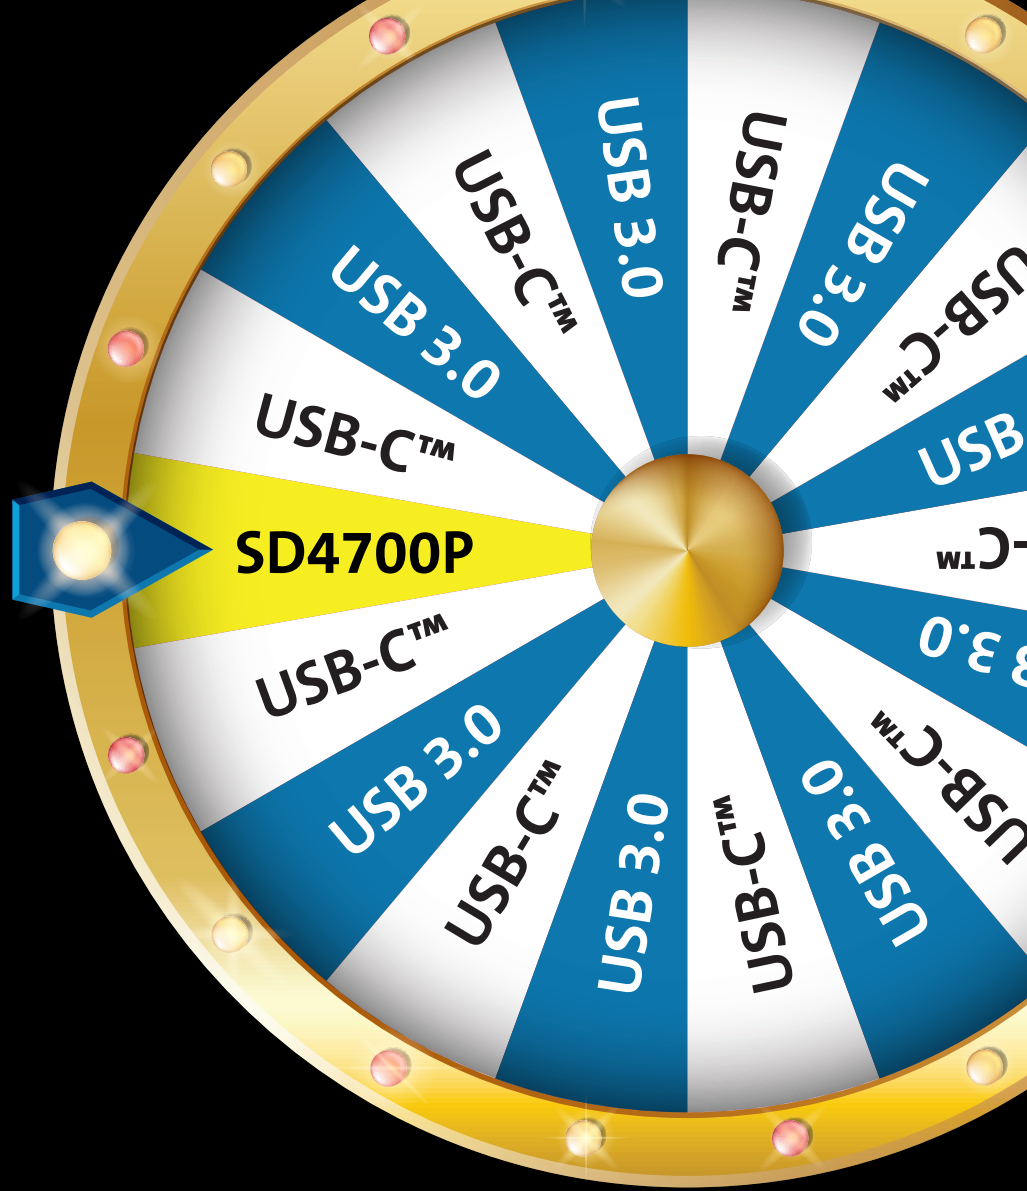

Kensington®

Hot desking connectivity  
is no longer a gamble

Introducing the SD4700P  
Universal Docking Station

USB-C™ and USB 3.0 Connectivity in One Dock

 The Professionals' Choice™

TOMORROW'S  
**WORKSPACE**  
CONNECTED

Connectivity in a single docking solution

2048 x 1152 resolution for dual monitors

SuperSpeed data transfer speed

Power Delivery for compatible USB-C devices

One cable with tethered adapter allows connection to USB-C or USB 3.0 devices