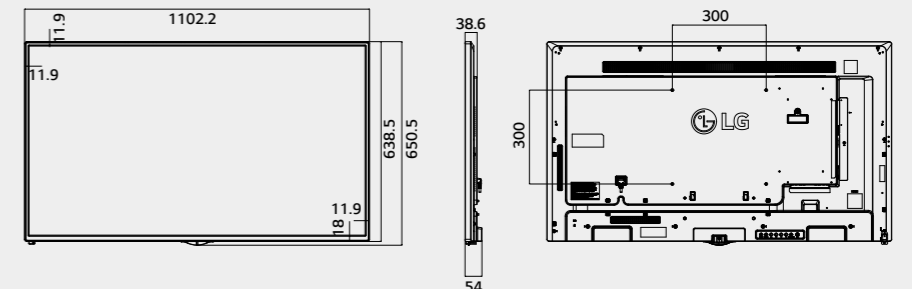

49"

1,102.2 x 638.5 x 54 /
14.3 kg