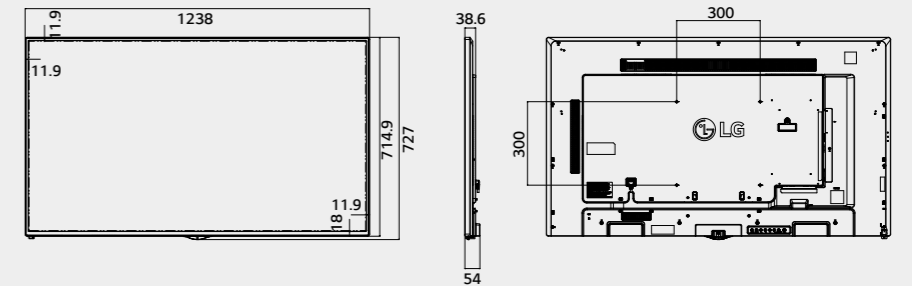

Detachable logo

The detachable logo allows for installation in the desired orientation: landscape or portrait mode.

Dimension (unit : mm)

65"

1,456.9 x 838 x 56.5 /
27.9 kg

55"

1,238 x 714.9 x 54 /
17.5 kg

49"