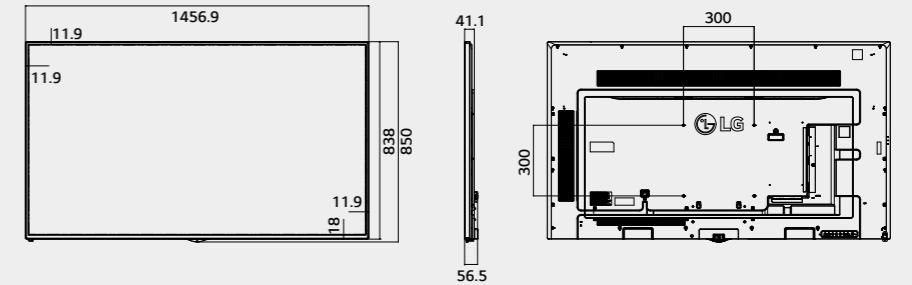

Detachable logo

The detachable logo allows for installation in the desired orientation: landscape or portrait mode.

Dimension (unit : mm)

65"

1,456.9 x 838 x 56.5 /
27.9 kg

55"

1,238 x 714.9 x 54 /
17.5 kg

49"