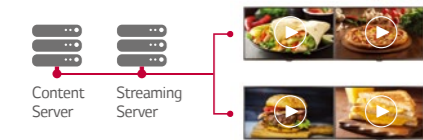

Key Features

Support Network Protocol

IP Streaming Protocol

Various types of IP video streaming protocol are supported, such as RTSP/RTP, MMS, HLS and MPEG-2 TS*.

*RTSP (Real-Time Streaming Protocol),
RTP (Real-time Transport Protocol),
MMS (Microsoft Media Server), HLS (http live streaming)