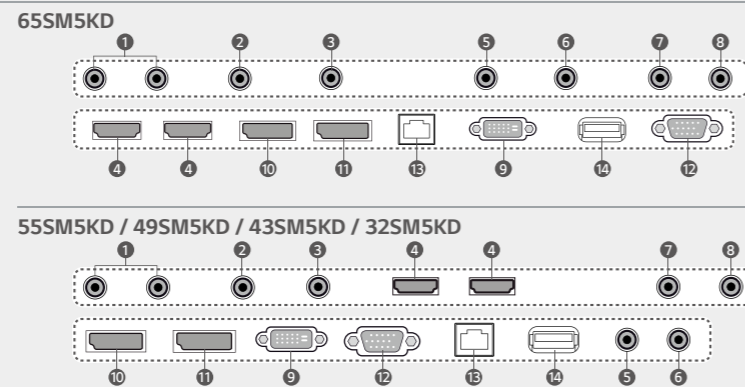

Connectivity

- 1 SPEAKER OUT
- 2 AUDIO IN
- 3 AUDIO OUT
- 4 HDMI
- 5 RS-232C IN
- 6 RS-232C OUT
- 7 PIXEL SENSOR
- 8 IR & LIGHT SENSOR
- 9 DVI-D IN
- 10 DP IN
- 11 DP OUT
- 12 RGB IN
- 13 LAN
- 14 USB 3.0

Download LG Commercial Display Mobile App

Learn more www.lg.com/b2b

YouTube youtube.com/c/LGCommercialDisplay

LG may make changes to specifications and product descriptions without notice.
Copyright © 2017 LG Electronics Inc. All rights reserved. "LG Life's Good" is a registered trademark of LG Corp.
The names of products and brands mentioned here may be the trademarks of their respective owners.