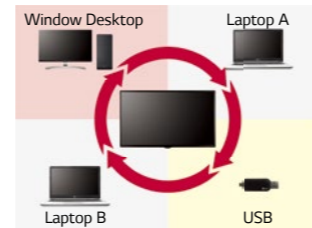

Built-in Wi-Fi

Mirroring

Content sharing is more convenient on a Wi-Fi network.

SoftAP

The SM5KD with SoftAP software can operate as a wireless access point for mobile devices.

Convenient Management

Enhanced Connectivity

Through its diverse interface, the signage lets you connect more than one device for optimal use.

Supportive Convenience

BEACON

With BEACON and Bluetooth Low Energy (BLE) supported by SM5KD*, retail stores can provide coupons and information in real time.