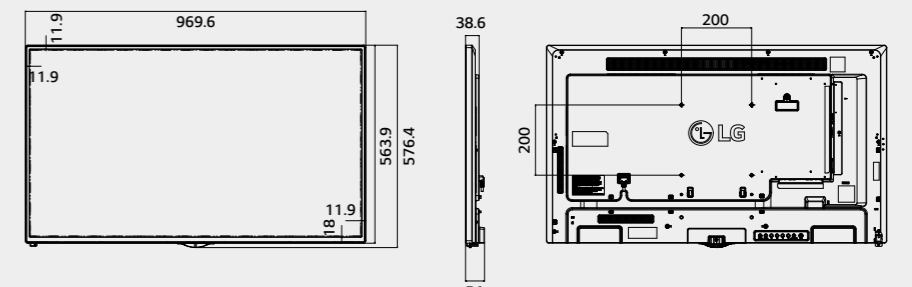

43"

969.6 x 563.9 x 54 /
10.0 kg