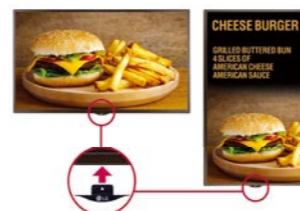

Detachable logo

The detachable logo allows for installation in the desired orientation: landscape or portrait mode.

Dimension (unit : mm)

65"

1,456.9 x 838 x 56.5 /
27.9 kg

55"

1,238 x 714.9 x 54 /
17.5 kg

49"