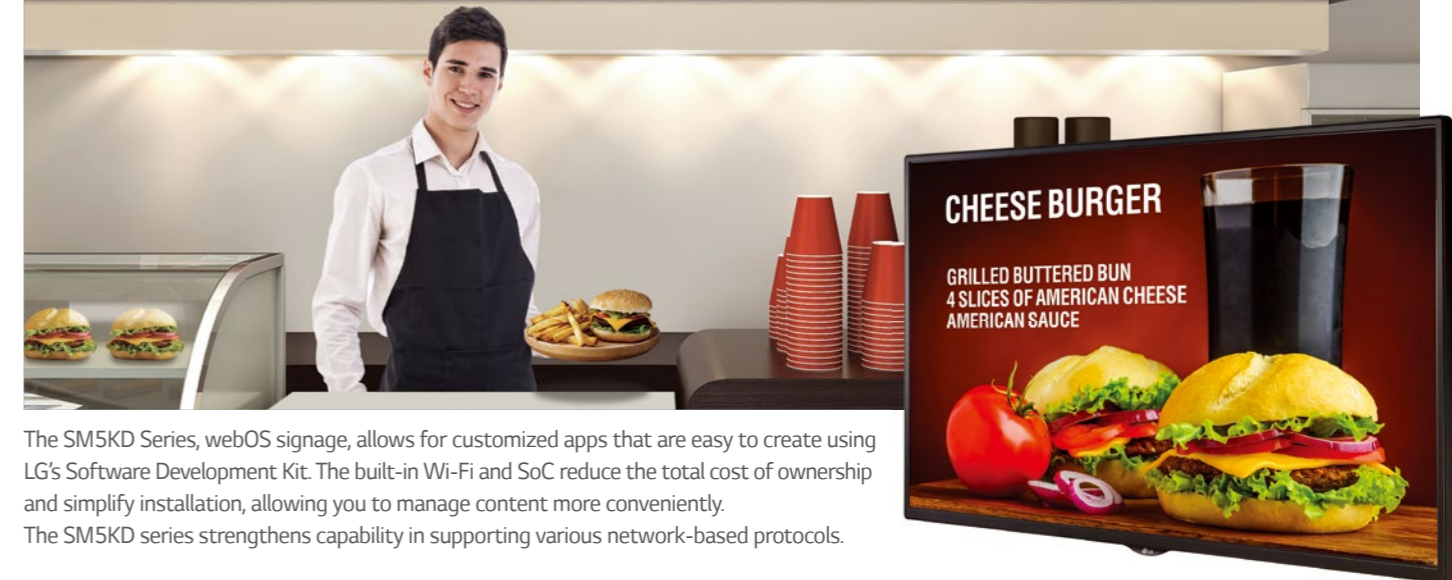

Smart Platform with a Powerful Embedded System-on-Chip Standard Performance SM5KD Series

The SM5KD Series, webOS signage, allows for customized apps that are easy to create using LG's Software Development Kit. The built-in Wi-Fi and SoC reduce the total cost of ownership and simplify installation, allowing you to manage content more conveniently. The SM5KD series strengthens capability in supporting various network-based protocols.

Built-in Speaker Model (10W x10W)

Key Features

Smart Platform

Quad Core SoC*

The high-performance SoC can execute several tasks at the same time and provides smooth content playback without an external media player.