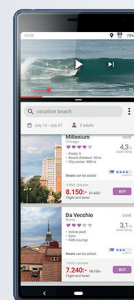

XPERIA 10

Discover the 21:9 Experience with the Xperia 10's 21:9 Wide display. Multi-task with ease and watch films in the aspect ratio of the cinema.

TOP 3 SELLING POINTS

1

21:9¹ Extended display for easier multi-tasking and immersive viewing

Display

- Run two apps and multi-task easier with split screen.
- The long screen shows more content – see more, scroll less.
- Watch films that fill out the whole screen in Full HD+ quality.

See why the 21:9 Wide screen is ideal for multi-tasking!

- ▶ Start App launcher by swiping upwards from the bottom of the screen.
- ▶ Press and hold the YouTube™ app icon. Choose Split screen from the menu.
- ▶ Tap Messages. Notice how much the long display lets you see of both apps.