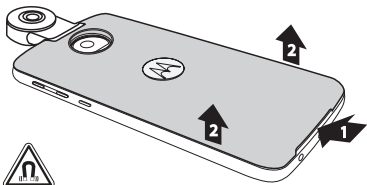

motomods
MOTO 360 CAMERA

Lenovo

MD100S

For the full user guide, see:
[ADD OTHER LANGUAGES HERE.]

motorola.com/mymotomods

motorola.com