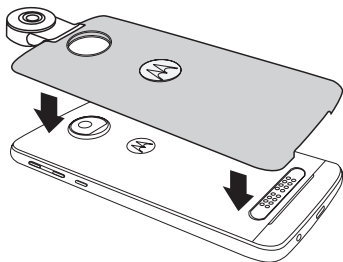

motomods
MOTO 360 CAMERA

Lenovo

MD100S

For the full user guide, see:
[ADD OTHER LANGUAGES HERE.]

motorola.com/mymotomods

motorola.com