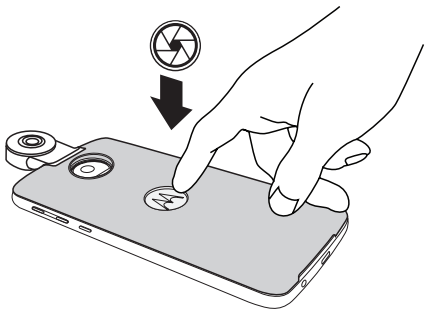

motomods
MOTO 360 CAMERA

Lenovo

MD100S

For the full user guide, see:
[ADD OTHER LANGUAGES HERE.]

motorola.com/mymotomods

motorola.com