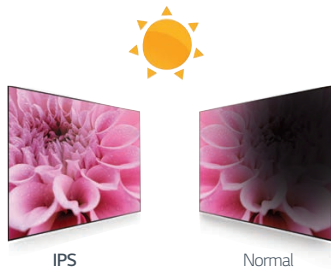

DIGISIGN

Direct LED

Super Narrow Bezel Display

Bezel Width : 3.2mm (left/top), 1.7mm (right/bottom)

▶ **47WV50BR-B**

47" class (46.96" measured diagonally)

IPS Superb Picture Quality

NO BLACKENING DEFECT

Display has a built-in temperature control that adjusts to light and heat eliminating dark or blackened areas.

TRUE WIDE VIEWING

Color changes and distortion are eliminated from any viewing angle.

PANEL STABILITY