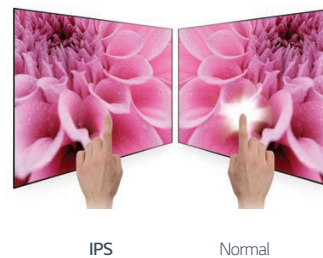

Display has a built-in temperature control that adjusts to light and heat eliminating dark or blackened areas.

TRUE WIDE VIEWING

Color changes and distortion are eliminated from any viewing angle.

PANEL STABILITY

Minimized image distortion when external pressure is applied.

SLIMMER BEZEL

4.9mm, the slimmest bezels create powerful and impactful video walls.

AUTO CALIBRATION

WV Series provide Automatic Calibration solution which enables to save time and labor on installation by adjusting the white balance on videowall easily.

AUTO HIGHER RESOLUTION

WV50 supports Full HD. You can enjoy super fine image from each and every displays composing videowall.

Direct LED

Super Narrow Bezel Display

Bezel Width : 3.2mm (left/top), 1.7mm (right/bottom)