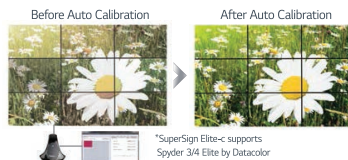

Minimized image distortion when external pressure is applied.

SLIMMER BEZEL

4.9mm, the slimmest bezels create powerful and impactful video walls.

AUTO CALIBRATION

WV Series provide Automatic Calibration solution which enables to save time and labor on installation by adjusting the white balance on videowall easily.

AUTO HIGHER RESOLUTION

WV50 supports Full HD. You can enjoy super fine image from each and every displays composing videowall.

Direct LED

Super Narrow Bezel Display

Bezel Width : 3.2mm (left/top), 1.7mm (right/bottom)