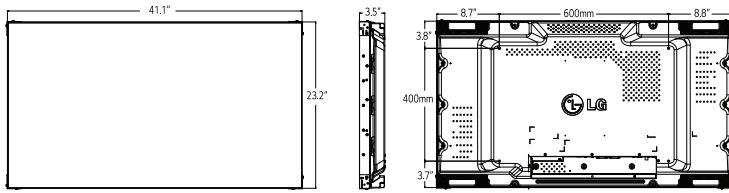

AUTO HIGHER RESOLUTION

WV50 supports Full HD. You can enjoy super fine image from each and every displays composing videowall.

Direct LED

Super Narrow Bezel Display

Bezel Width : 3.2mm (left/top), 1.7mm (right/bottom)

▶ 47WV50BR-B

47" class (46.96" measured diagonally)

Rear Jack Pack Panel

PANEL	Model	47WV50BR-B
	Panel Size	47" class (46.96" measured diagonally)
	Panel Technology	IPS
	Aspect Ratio	16:9
	Native Resolution	1920 x 1080 (FHD)
	Pixels (H x V x 3)	6,220,800
	Brightness	500 cd/m ²
	Contrast Ratio (Typ.)	1,400:1
	Dynamic CR (DCR)	500,000 : 1
	Color Gamut	68%
	Viewing Angle	178° / 178°
	Color Depth	1.06 Billion (10-bit)
	Response Time	12ms (Typical)
	Surface Treatment	Hard coating(3H), Anti-reflection treatment of the front polarizer (Reflectance 2%)
	Orientation	Portrait and Landscape
VIDEO	Max Input Resolution	1920 X 1080@ 60Hz(RGB, HDMI, DVI-D, Display Port)
	Rec. Resolution	1920 X 1080@ 60Hz(RGB, HDMI, DVI-D, Display Port)
	H-Scanning Freq.	30 ~ 83kHz(RGB, HDMI, DVI-D, Display Port)
	V-Scanning Freq.	56~75Hz(RGB) / 56~60 Hz(HDMI, DVI-D, Display Port)
	Pixel Frequency	148.5MHz(RGB, HDMI, DVI-D, Display Port)
	Sync Compatibility	Separate, Composite, Digital
	Video Input	RGB, HDMI, DVI-D, AV, Component, Display Port
	Picture mode	Vivid, Standard, Cinema, Sports, Game
	Color temperature	Warm/Medium/Cool
INPUT (Rear)	Digital	DVI-D(1), HDMI(1) with HDCP for all input, Display Port(1)
	Analog	RGB(1), Component(RGB Shared), AV(BNC, 1)
	Audio	PC Audio In(1), AV/Component Audio In(RCA, 1)
	External Control	RS232C(1), RJ45(1), IR Receiver(1)
	USB	USB(1)
OUTPUT (Rear)	Digital	DVI-D(1)
	Analog	RGB(1)
	Audio	External speaker(1)
	External Control	RS232C(1)
AUDIO	Balance	Yes
	Audio Power	20W (10W x 2)
	Speaker On/off	Yes
	Clear Voice II	Yes
	Sound Mode	Standard, Music, Cinema, Sports, Game