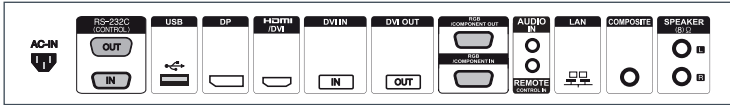

AUTO HIGHER RESOLUTION

WV50 supports Full HD. You can enjoy super fine image from each and every displays composing videowall.

Direct LED

Super Narrow Bezel Display

Bezel Width : 3.2mm (left/top), 1.7mm (right/bottom)

▶ 47WV50BR-B

47" class (46.96" measured diagonally)

Rear Jack Pack Panel

PANEL	Model	47WV50BR-B
	Panel Size	47" class (46.96" measured diagonally)
	Panel Technology	IPS
	Aspect Ratio	16:9
	Native Resolution	1920 x 1080 (FHD)
	Pixels (H x V x 3)	6,220,800
	Brightness	500 cd/m ²
	Contrast Ratio (Typ.)	1,400:1
	Dynamic CR (DCR)	500,000 : 1
	Color Gamut	68%
	Viewing Angle	178° / 178°
	Color Depth	1.06 Billion (10-bit)
	Response Time	12ms (Typical)
	Surface Treatment	Hard coating(3H), Anti-reflection treatment of the front polarizer (Reflectance 2%)
	Orientation	Portrait and Landscape
VIDEO	Max Input Resolution	1920 X 1080@ 60Hz(RGB, HDMI, DVI-D, Display Port)
	Rec. Resolution	1920 X 1080@ 60Hz(RGB, HDMI, DVI-D, Display Port)
	H-Scanning Freq.	30 ~ 83kHz(RGB, HDMI, DVI-D, Display Port)
	V-Scanning Freq.	56~75Hz(RGB) / 56~60 Hz(HDMI, DVI-D, Display Port)
	Pixel Frequency	148.5MHz(RGB, HDMI, DVI-D, Display Port)
	Sync Compatibility	Separate, Composite, Digital
	Video Input	RGB, HDMI, DVI-D, AV, Component, Display Port
	Picture mode	Vivid, Standard, Cinema, Sports, Game
	Color temperature	Warm/Medium/Cool
INPUT (Rear)	Digital	DVI-D(1), HDMI(1) with HDCP for all input, Display Port(1)
	Analog	RGB(1), Component(RGB Shared), AV(BNC, 1)
	Audio	PC Audio In(1), AV/Component Audio In(RCA, 1)
	External Control	RS232C(1), RJ45(1), IR Receiver(1)
	USB	USB(1)
OUTPUT (Rear)	Digital	DVI-D(1)
	Analog	RGB(1)
	Audio	External speaker(1)
	External Control	RS232C(1)
AUDIO	Balance	Yes
	Audio Power	20W (10W x 2)
	Speaker On/off	Yes
	Clear Voice II	Yes
	Sound Mode	Standard, Music, Cinema, Sports, Game