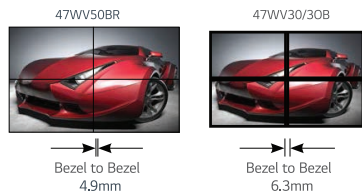

DIGISIGN

Direct LED

Super Narrow Bezel Display

Bezel Width : 3.2mm (left/top), 1.7mm (right/bottom)

▶ **47WV50BR-B**

47" class (46.96" measured diagonally)

IPS Superb Picture Quality

NO BLACKENING DEFECT

Minimized image distortion when external pressure is applied.

SLIMMER BEZEL

4.9mm, the slimmest bezels create powerful and impactful video walls.

AUTO CALIBRATION

WV Series provide Automatic Calibration solution which enables to save time and labor on installation by adjusting the white balance on videowall easily.