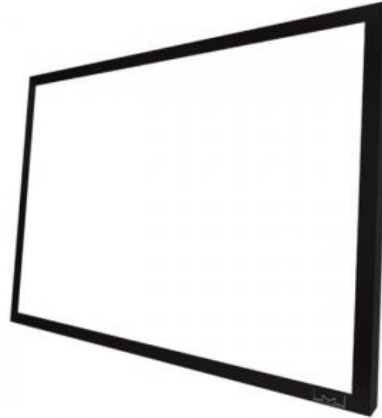

# M 16:9 Framed Projection Screen 221x126, 100"

Article: 7 350 022 733 473

Multibrackets M Framed Projection Screen Deluxe -  
Projection screen - 100 in ( 254 cm ) - 16:9 - Matte White  
- black

Product category: FRAMED PROJECTION SCREENS

### M 16:9 Framed Projection Screen Deluxe 221x126, 100"

<b>Article No:</b>	7 350 022 733 473
<b>Format:</b>	16:9
<b>Size:</b>	100"
<b>Projection area:</b>	2,21 x 1,26 m
<b>Diagonal:</b>	2,92 m
<b>Motor:</b>	No
<b>Remote:</b>	No
<b>Frame colour:</b>	Black
<b>Surface:</b>	Matte white
<b>Gain:</b>	1,0
<b>Frame:</b>	8 cm
<b>Weight:</b>	13,3 kg
<b>Frame measurements:</b>	available in a moment (L*W*H)
<b>Single package measurements:</b>	240 x 22 x 14 cm (L*W*H)
<b>Single package weight:</b>	15,6 kg
<b>Distribution package:</b>	4 pcs
<b>Distribution package measurements:</b>	246 x 47 x 32 cm (L*W*H)
<b>Distribution package weight:</b>	64 kg
<b>Warranty:</b>	1 year