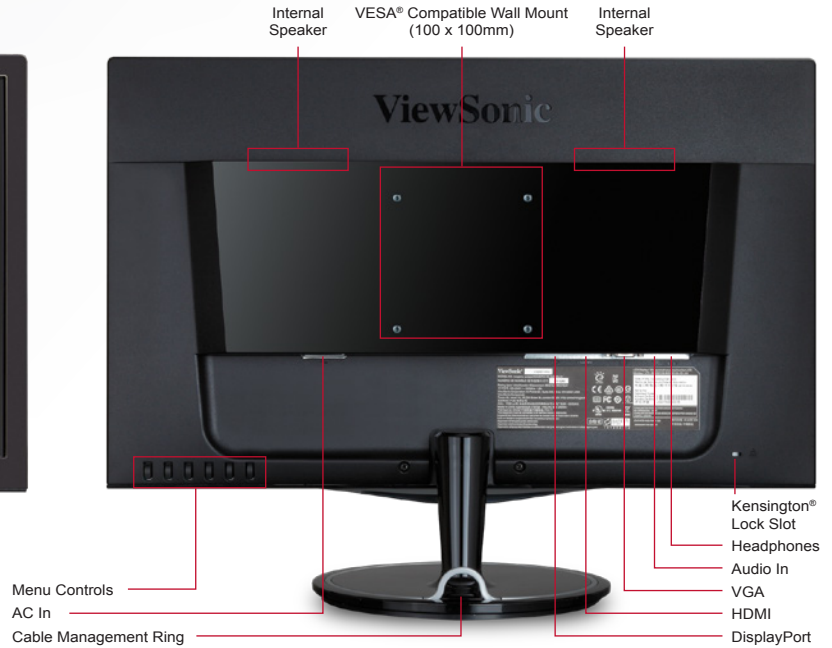

27" Full HD Multimedia LED Monitor

VX2757-mhd