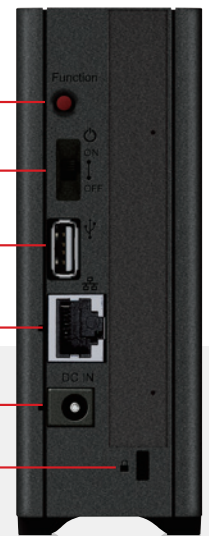

SHARED CENTRAL STORAGE

With terabytes of storage, LinkStation 210 provides a reliable, central location to store and protect all data from every PC and Mac® computer, tablet device and smartphone in your home or small office. Store, access and share files from anywhere over your wireless network at speeds up to twice as fast as a standard USB hard drive.

STREAM YOUR FAVORITE MEDIA

LinkStation 210 includes Twonky, a DLNA server, and it can be used as an iTunes server to stream all of your favorite music, movies and shows to multiple devices simultaneously.

QUICK SETUP WITH MOBILE DEVICES

Easily set up LinkStation 210 with your smartphone or tablet - No computer is needed!

FREE REMOTE ACCESS SERVICE

Buffalo's free WebAccess service allows you to create a personal cloud for easy remote access and file sharing with anyone, anywhere over the Internet. Your data remains securely stored in one place on your home network, but you can access it quickly from any computer, iPhone, iPad, Android or Windows mobile device over the web.

EASY BACKUP FOR PC AND MAC

LinkStation 210 features 5 licenses of NovaBACKUP® Professional for Windows® and Time Machine® support for multiple Mac computers for whole home data backup. Disaster and hard drive failures happen unexpectedly; don't leave your important files and treasured

Function Button

Power Switch

USB 2.0 Port

Gigabit LAN

Power Connector

Anti-Theft Security Slot

memories in the hands of chance. Set up regular backups for every computer in your house and easily protect all of your data, down to the very last byte.

LINKSTATION NAS SYSTEM

LinkStation 210 runs on Buffalo's LinkStation NAS System, providing a host of useful features from network file sharing and security to RAID management*, remote access and more. Included on all Buffalo LinkStation devices, LinkStation NAS System simplifies your everyday data needs.

HDD Size†	📷*	🎵*	🎬*
2 TB	2,000	500,000	900,000
3 TB	3,000	750,000	1,350,000
4 TB	4,000	1,000,000	1,800,000

PRODUCT SPECIFICATIONS

24/7 TECH SUPPORT | 2 YEAR WARRANTY
(866) 752-6210 | USA & Canada Only

INTERNAL HARD DRIVES

Number of Drives: 1
Drive Interface: SATA 3 Gbps
Hard Drive Sizes: 2 TB, 3 TB, 4 TB

LAN INTERFACE

Standard Compliance: (10BASE-T)IEEE802.3, (100BASE-TX)IEEE802.3u, (1000BASE-T)IEEE802.3ab
Number of Ports: 1
Data Transfer Rates: 10/100/1000 Mbps
Supported Protocols: TCP/IP
Network File Services: CIFS/SMB, AFP, HTTP/HTTPS, FTP/FTPS/SFTP
Connector Type: RJ-45

USB INTERFACE

Standard Compliance: USB 2.0
Connector Type: A type
Number of Ports: 1 x USB 2.0
Data Transfer Rates: 480 Mbps (USB 2.0)

OTHER

Dimensions (W x H x D): 1.77 x 5.9 x 6.88 in
Weight: 2.43 lbs
Power Consumption: Max. 18W
Power Supply: Internal AC 100-240V
Universal, 50/60Hz
Client OS Support: Windows® 8.1 (32-bit/64-bit), Windows® 8 (32-bit/64-bit), Windows® 7 (32-bit/64-bit), Windows Vista® (32-bit/64-bit), Windows® XP, Mac OS® X 10.6 - 10.9*, Windows® RT 8.1*, Windows® RT*, Android 2.3* or later, iOS®5* or later

*Some included optional utilities are not supported.

BOX CONTENTS

LinkStation 210, Setup CD-ROM, Quick-Setup Guide, Ethernet Cable, AC Adapter, Warranty Statement

PRODUCT MODELS

LS210D0201, LS210D0301, LS210D0401