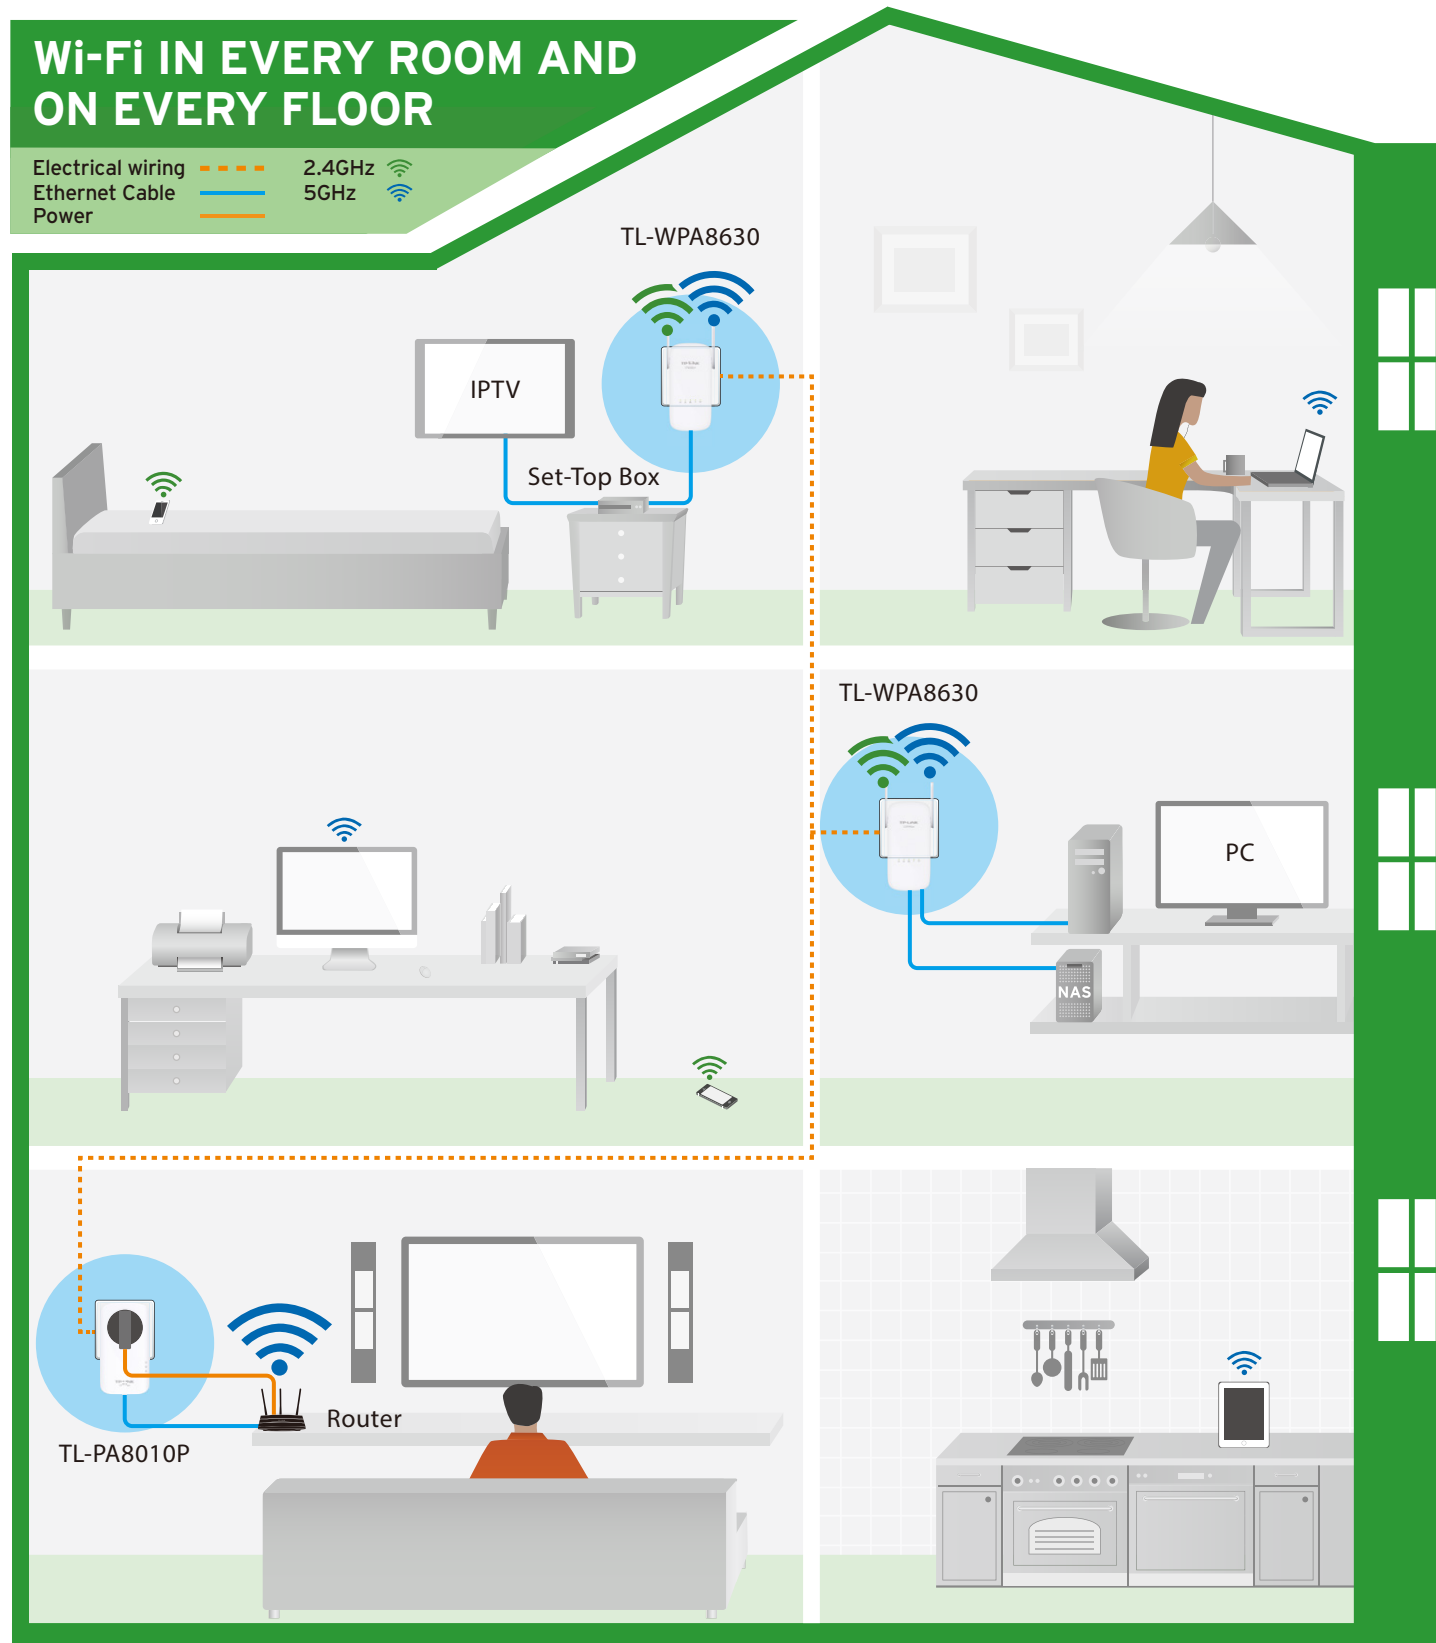

Diagrams

PLUG & PLAY IN SECONDS!