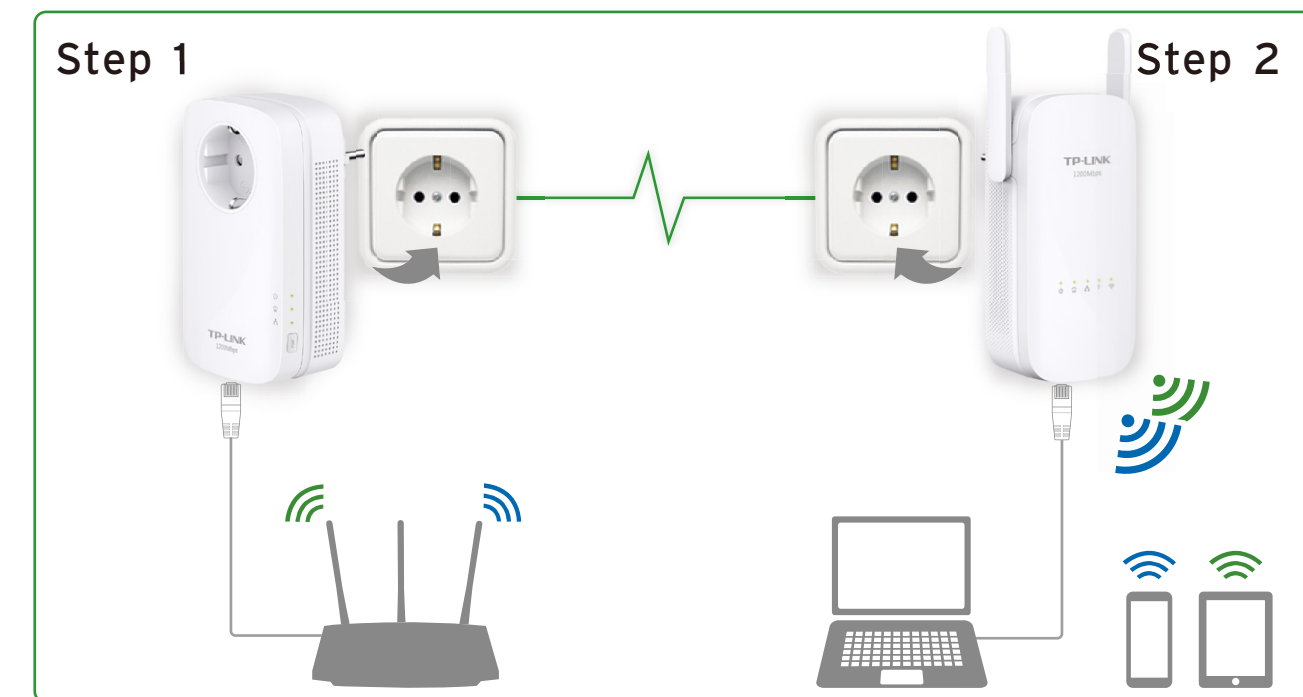

¹Utility currently supports Windows 8/7/Vista/XP and Mac OS X (10.7 and later) operating system.

Diagrams

PLUG & PLAY IN SECONDS!

Others

Ideal to use with

- AC1900 Wireless Dual Band Gigabit Router Archer C9