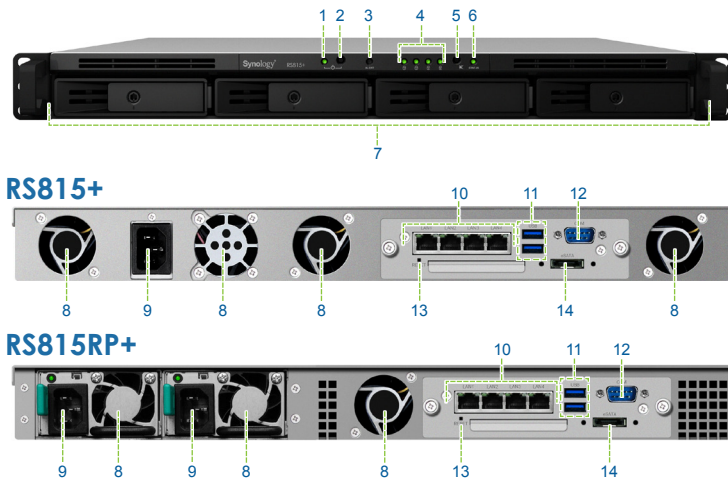

Connections & Buttons

- 1 Power Indicator
- 2 Power Button
- 3 Alert Indicator
- 4 Disk Indicators
- 5 Beep off Button
- 6 Status Indicator
- 7 Drive Trays
- 8 Fan
- 9 Power Port
- 10 Gigabit LAN ports
- 11 USB 3.0 Ports
- 12 Console Port
- 13 RESET Button
- 14 eSATA Port

Technical Specifications

Hardware

CPU	Intel Atom C2538 Quad Core 2.4GHz
Hardware Encryption Engine	Yes (AES-NI)
Floating Point Unit	Yes
RAM Size	DDR3 2 GB (Expandable up to 6 GB)
Internal HDD/SSD	3.5" or 2.5" SATA(II) X 4 (hard drives not included)
Maximum Internal Raw Capacity	24 TB (6 TB HDD X 4) (The actual capacity will differ according to volume types)
Hot Swappable Drive	Yes
External Ports	USB 3.0 ports X 2, eSATA X 1
Size (HxWxD) (mm)	44 X 430.5 X 457.5 (RS815+) 44 X 430.5 X 591.8 (RS815RP+)
Weight	6.73kg (RS815+) 9.36kg (RS815RP+)
LAN	Gigabit X 4
Wake on LAN/WAN	Yes
Wireless Support	Yes (wireless dongles not included)
AC Input Power Voltage	100V to 240V
Power Frequency	50 Hz to 60 Hz, Single Phase
Operating Temperature	5°C to 35°C (40°F to 95°F)
Storage Temperature	-20°C to 60°C (-5°F to 140°F)
Relative Humidity	5% to 95% RH

General

Networking Protocols	CIFS, AFP, NFS, FTP, WebDAV, CalDAV, iSCSI, Telnet, SSH, SNMP, VPN (PPTP, OpenVPN™, L2TP)
File System	Internal: EXT4 External: EXT4, EXT3, FAT, NTFS, HFS+
Storage Management	Maximum Single Volume Size: 108 TB, Maximum Internal Volume #: 512, Maximum iSCSI Target #: 32, Maximum iSCSI LUN#: 256; Raid Clone/Snapshot support; Supported RAID Type: Synology Hybrid RAID, Basic, JBOD, RAID 0, RAID 1, RAID 5, RAID 6, RAID 10; Synology Expansion Unit Support : RX415
File Sharing Capability	Maximum User Account: 2048, Maximum Group: 256, Maximum Shared Folder: 512, Maximum Concurrent CIFS/AFP/FTP Connections: 512
Privilege	Windows® Access Control List (ACL)
Directory Service	Windows® AD Integration: Domain Users login via Samba (CIFS)/AFP/FTP/File Station, LDAP Integration
Virtualization	VMware vSphere® 5, Microsoft Hyper-V®, Citrix® Certified
Security	FTP over SSL/TLS, IP Auto-Block, Firewall, Encrypted Network Backup over Rsync, HTTPS Connection
Utilities	Synology Assistant, Cloud Station, Evidence Integrity Authenticator
Supported Clients	Windows XP® onward, Mac OS X® 10.5 onward, Ubuntu® 9.04 onward