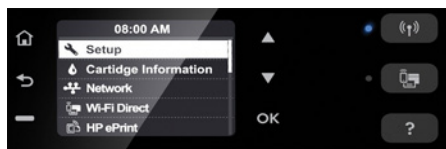

Enjoy hassle-free printer operation

This device's intuitive mono graphic display makes it simple to:

- Set up fast and start printing right away
- Check the status of print jobs
- Monitor ink levels
- Check wireless and Wi-Fi Direct status and settings