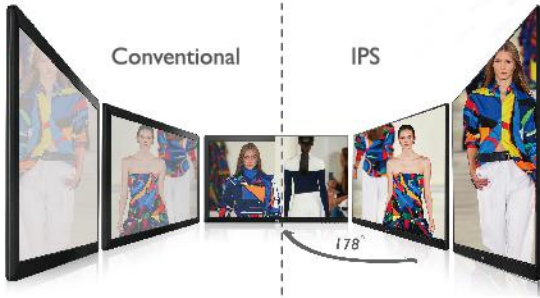

BenQ BL2706HT Business Monitor

BL2706HT, the 27 inch Full HD IPS frameless monitor with superior image performance and an ergonomic design is ideal for heavy monitor users seeking a display that offers both aesthetics and functionality. The elegant edge-to-edge slim bezel design integrates BenQ's eye-care technology delivering the most optimal viewing comfort for office work.

Because it matters

BenQ BL2706HT Business Monitor

Wide Viewing Angle with IPS Technology

With IPS (In-Plane Switching) Technology, you see accurate color and image reproduction from any angle. An expansive 178° viewing angle is great for work and for reviewing on-screen with multiple people in the room.

Ergonomic Design

Customize your workstation for the perfect user environment with an extensive range of height, tilt, pivot, stroke and swivel monitor adjustments, so you can enjoy viewing pictures in its full context.

A Frameless Design to Enlarge Your Workspace

Stylish frameless design makes the monitor look lighter and larger. Saving nearly 40 mm of your workspace, edge-to-edge monitors are less intrusive and deliver an elegant visual performance.