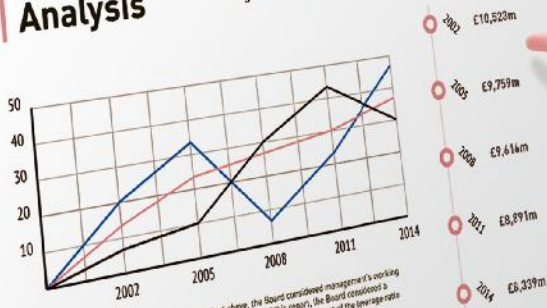

Enterprise-Class Image Quality and Ergonomic Design to Enhance Work Productivity

Market Share Analysis

Combined device sales declined by 0.7%, despite the mobile phone and ultramobile premium segments growing 2% and 22%, respectively, in 2016.

In addition to the robust assessment described above, the Board considered management's working capital and viability report dated 15 February 2016. As part of this report, the Board considered a forecast of Spectrum Group's CEFT ratio trajectory in December 2016, a forecast of the leverage ratio trajectory, the Tier 1 and total capital ratio and the build-up of loss absorbing capacity.