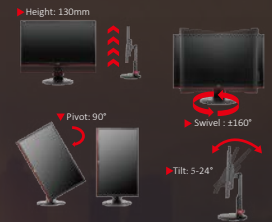

USB 2.0 Hub

A built-in hub provides easy-access ports for convenient connection of USB devices.

Dynamic Contrast Ratio (DCR)

Ultra-high Dynamic Contrast Ratio of 80,000,000:1 displays darker images with more depth and detail.

Digital Inputs

Dual Link DVI effectively doubles video bandwidth to support 144Hz refresh rate. HDMI 1.4 is a popular digital video and sound connection standard. DisplayPort 1.2 is capable of higher performance and convenience than older digital formats.

More Connectivity: Dual Link DVI, HDMI, MHL, DP

Adjustable Stand

The 4-way adjustable stand allows the user to change the monitor height by 130mm, swivel left and right, tilt the screen angle, and pivot 90°.

4-Way Adjustable Stand

► Specifications

Model Name	G2460PF
Screen Size	24"W
Viewable Image Size	609.7mm
Pixel Pitch	0.277(H)×0.277 (V)mm
Display Area	531.36(H)×298.89 (V)mm
Brightness	350 cd/m ²
Contrast Ratio	80,000,000:1 (DCR)
Response Time (typical)	1ms
Viewing Angle	170/160 (CR≥10)
Pixel Frequency	165MHz
Recommended Resolution	1920x1080 @144Hz (DisplayPort/Dual-link DVI), 1920x1080@60Hz (D-sub/HDMI)
Display Colours	16.7M
HDCP Compatible	Yes
Input Signal	Analog RGB, Dual Link DVI, HDMI(MHL) and DP
Input Connector	15-pin D-Sub, 24-pin DVI, HDMI, MHL and DP
Cable	VGA
Power Supply	100~240VAC, 50/60Hz
Power Consumption	Power On: <38W (Typical), Standby: <1W
Plug & Play	VESA DDC2B™ & DDC2B/Ci
User Control	Auto/Source/Exit, Left/Eco, Right/Aspect Ratio/>, Menu, Power
OSD Languages	16 languages
Speakers	2Wx2
Safety & Regulations	CE, FCC, CB, cTUVus, TUV-GS, ISO 9241-307, EPA, TCO, Windows 7, WEEE
Wall-Mount	100mm×100mm
Cabinet Colour	Black
W×H×D (w/base)mm	565.4×403.05×219.3
W×H×D (package)mm	621×476×131
Weight (Net /Gross)	5.3kg/7.9kg