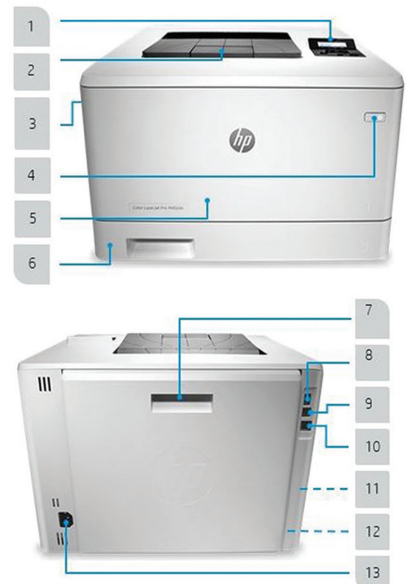

Product walkaround

HP Color LaserJet Pro M452dn shown

1. 2-line LCD control panel
2. 150-sheet output bin
3. Front door release button (access to HP JetIntelligence Toner cartridges)
4. Power on/off button
5. 50-sheet multipurpose tray 1
6. 250-sheet tray 2
7. Rear door (provides access to print path)
8. USB port for job storage⁴ and PIN printing
9. Hi-Speed USB 2.0 printing port
10. Ethernet port
11. Automatic two-sided printing
12. 1.2 GHz processor
13. Power connection

Series at a glance

Model	HP Color LaserJet Pro M452nw	HP Color LaserJet Pro M452dn
Product number	CF388A	CF389A
Colour print speed, A4	Up to 27 ppm	Up to 27 ppm
Duplex printing	Manual	Automatic
Control panel	2-line LCD	2-line LCD
Standard/maximum input	300/850 sheets	300/850 sheets
Networking	Gigabit Ethernet, wireless 802.11b/g/n	Gigabit Ethernet
Mobile printing capability	Wireless direct printing, HP ePrint, Apple AirPrint, Mopria-certified, Google Cloud Print™ 2.0	HP ePrint, Apple AirPrint, Mopria-certified, Google Cloud Print 2.0