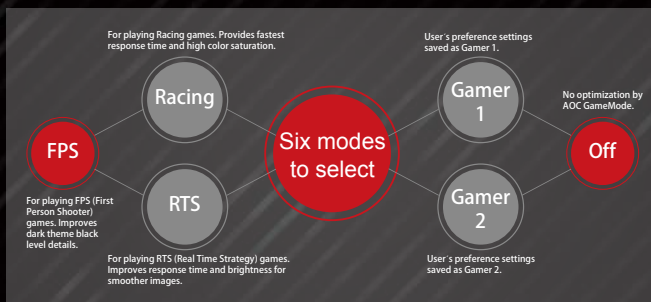

Ordinary Monitor

AOC Monitor

1ms Fast Response Time

Fast 1ms (GTG) screen response displays moving images without blurring.

Digital Inputs Support

HDMI 1.4 is a popular digital video and sound connection standard. DisplayPort 1.2 is capable of higher performance and convenience than older digital formats.

AOC GameMode

AOC Shadow Control

With AOC Shadow Control, gamers can dial-in shadow levels in the OSD Menu to increase contrast for better dark area definition without affecting the rest of the screen.

Shadow Control Default 50

Shadow Control adjust to 80

- If picture is too dark to see the details clearly, adjusting up from 50 to 100 will lighten the dark portions.
- If picture is too bright and washed out. Adjusting down from 50 to 0 provides dark definition.