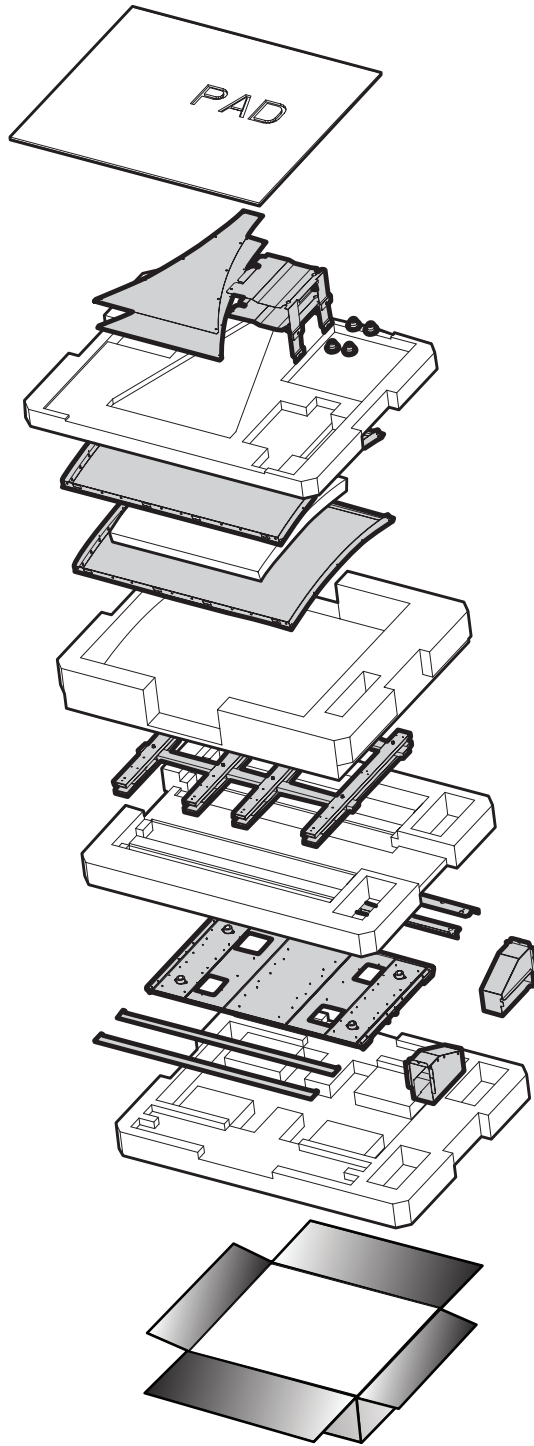

2. Printing Specification

1. Trim size (Format) :	148 mm x 210 mm (A5) (W x H)
2. Printing colors	
• Cover :	1 Color (Black)
• Inside :	1 Color (Black)
3. Stock (Paper)	
• Cover :	Uncoated, wood-free paper 60 g/m²
• Inside :	Uncoated, wood-free paper 60 g/m²
4. Bindery :	Saddle stitching
5. Language :	ENG/FRE_CA/SPA_LA(3)
6. Number of pages :	32
NOTE	"This part contains Eco-hazardous substances (Pb, Cd, Hg, Cr6+, PBB, PBDE, etc.) within LG standard level, Details should be followed Eco-SCM management standard[LG(56)-A-2524]. Especially, Part should be followed and controlled the following specification.
	(1) Eco-hazardous substances test report should be submitted when Part certification test and First Mass Production.
	(2) Especially, Don't use or contain lead(Pb) and cadmium(Cd) in ink.

English

Dimensions (Width x Height x Depth) / Weight	55EG5SD	Head	861.3 mm x 1600 mm x 13 mm / 35.6 kg (33.9 inches x 62.9 inches x 0.5 inches / 78.4 lbs)
--	---------	------	---

Français

Dimensions (largeur x hauteur x profondeur) / Poids	55EG5SD	Écran	861,3 mm x 1 600 mm x 13 mm / 35,6 kg (33,9 po x 62,9 po x 0,5 po / 78,4 lb)
--	---------	-------	---

Español

Dimensiones (ancho x alto x pro- fundidad) / Peso	55EG5SD	Cabezal	861,3 mm x 1 600 mm x 13 mm / 35,6 kg
Alimentación	55EG5SD	AC 100-240 V ~ 50/60 Hz 3,0 A	

A-7

A-8

1

2

3

4