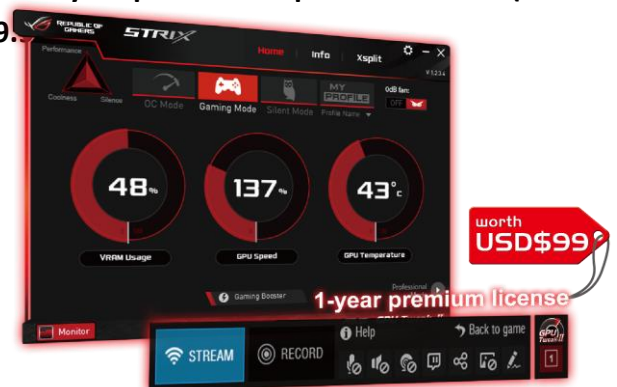

■ GPU Tweak II with Xsplit Gamecaster

Tweak Till Your Heart's Content

With an intuitive new UI, GPU Tweak II makes overclocking easier than ever, and features Game Booster to maximize graphics performance and XSplit Gamecaster to stream or record your gameplay.

Free 1-year premium XSplit Gamecaster (USD 99)

ASUS Features

8 GDDR5
GB
Memory

● **Gigantic 8GB GDDR5 Memory:**

On-board memory for the best gaming experience & the best resolution

0dB FAN
Silent Gaming

● **0dB FAN:**