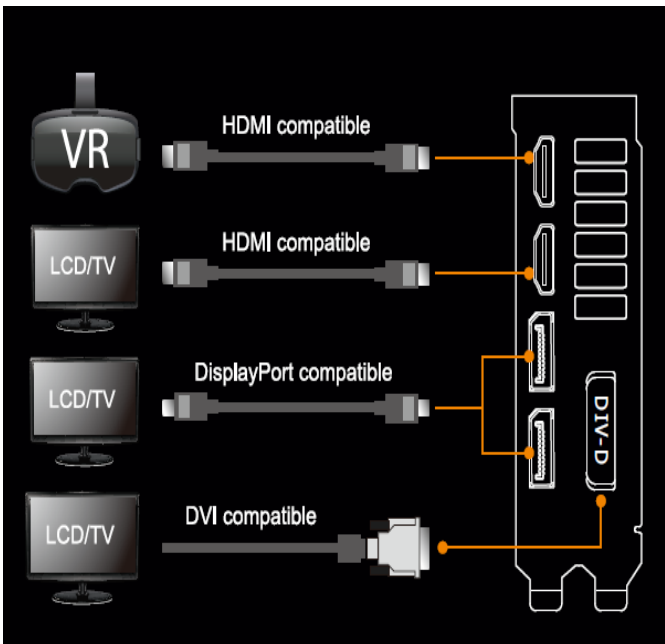

0dB-fan technology that lets you enjoy games in absolute silence!

I/O Specifications

VR-FRIENDLY HDMI PORTS

Let you connect a VR device and display at the same time and enjoy immersive virtual reality experiences without having to swap cables.