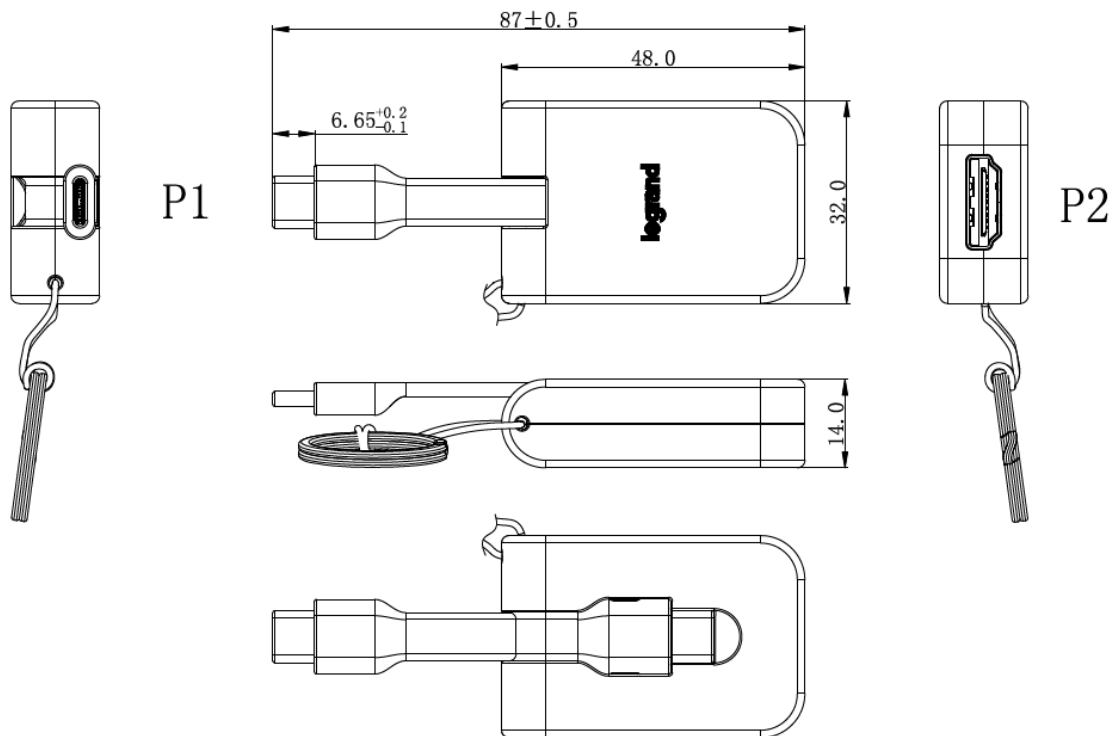

ITEM DESCRIPTION

82112 USB-C to HDMI Travel Adapter

designed to be better.™

DATA SHEET

SPECIFICATIONS: USB-C to HDMI Travel Adapter

VIDEO SPECIFICATIONS:

- Video Resolution: 4Kx2K 60Hz
- DP ALT mode, DP1.1a spec.
- Support: HDMI 1.4 spec.
- Support: HDCP

PHYSICAL SPECIFICATIONS:

- Operating Temperature: 0°C~50°C
- Storage Temperature: -25°C~70°C

PHYSICAL CHARACTERISTICS:

- Connector P1: Type-C/M, nickel plated
- Connector P2: Type-C to HDMI A/F Black Core/Chip/Nickel Plated Connector
- Cable: Type-C Black, Type-C/M+FPC
- Shell P1: Type-C black, Type-C/M+FPC integrated (black fine grain)
- Shell P2: Molded Case/ABS Cover Black/Spraying Rubber Oil Type-C to HDMI A/F
- QC Inspection