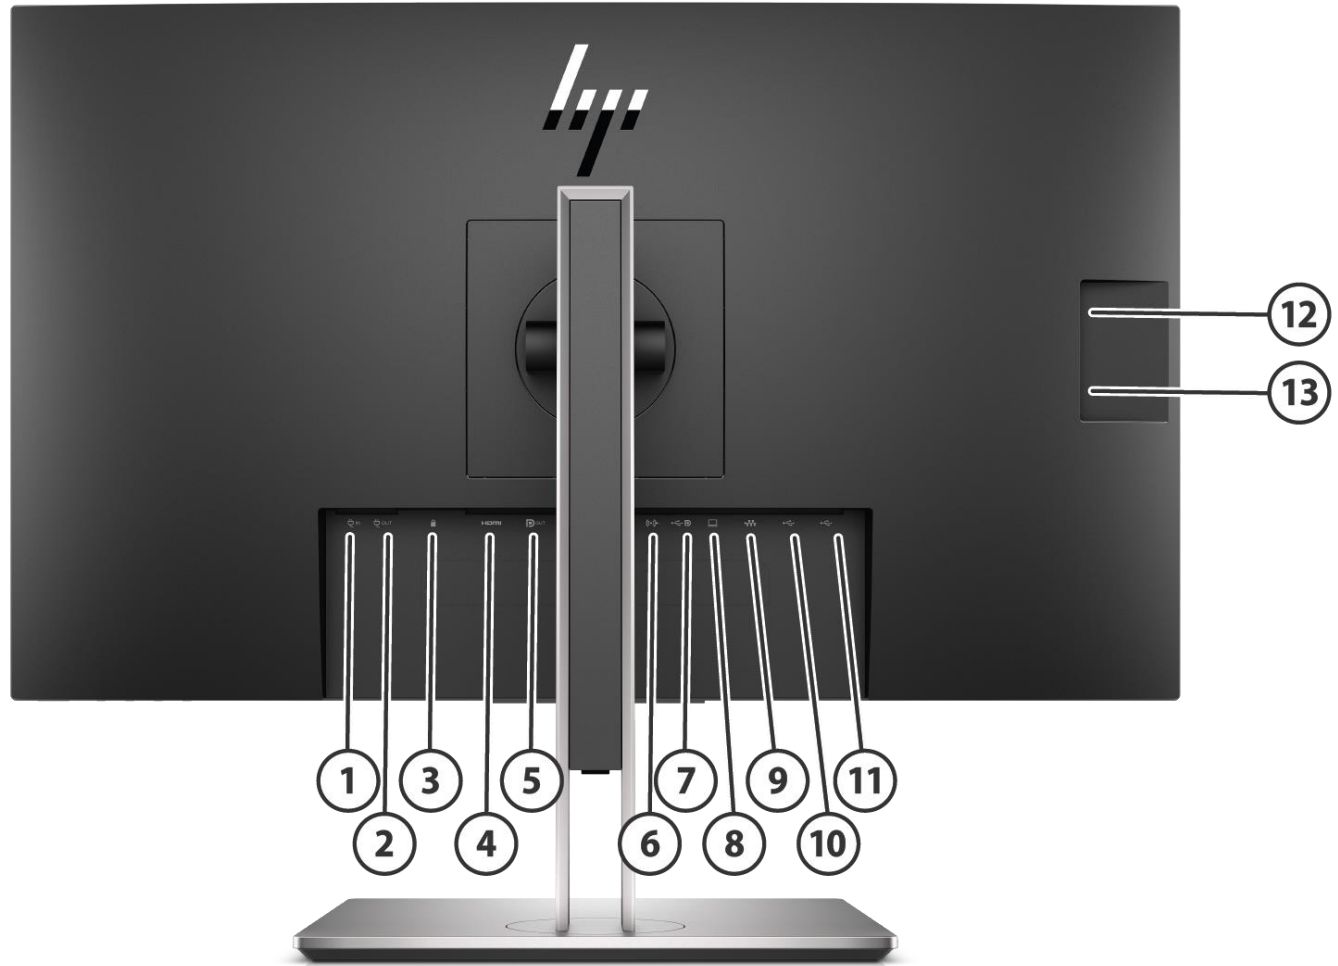

Technical Specifications

HP EliteDisplay E273d 27 -inch Docking Monitor

1. DC Power IN Connector
2. DC Power OUT Connector
3. Security Cable Slot
4. HDMI Port
5. DisplayPort™ 1.2 OUT Port
6. VGA Port
7. Audio-in Jack

Back

8. USB Type-C™ Port
9. Network Jack
10. USB Type-A Port
11. USB Type-A Port
12. USB Type-A Ports (2)
13. Headset Port