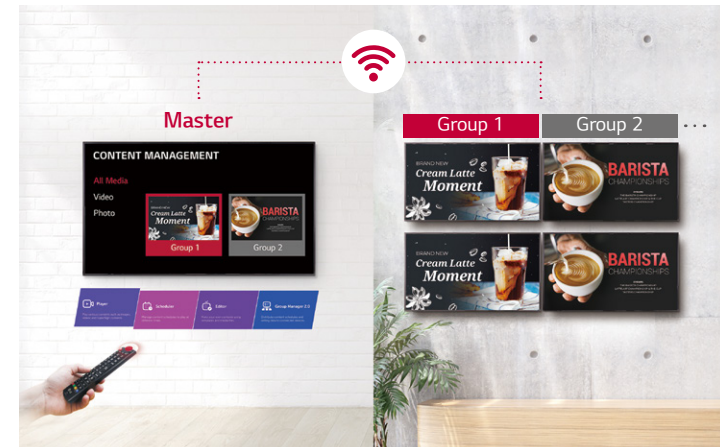

HEVC
DECODER

ULTRA HD

FULL HD

Vitalize True Colors of UHD Content in a Smart Way

UM3E

Powerful webOS Smart Signage Platform

Easy Content Management

The embedded CMS (Content Management System) allows you to create and edit content using internal/external sources as well as set playlists to play at the desired schedule without the need for a separate PC. Thanks to the intuitive GUI and a menu structure based on usage scenarios, content management has been made much easier.

Simple Group Management

The embedded Group Manager makes a master display work as a server and manage other displays ¹⁾ connected on the same network. This way you can group and control multiple displays in your place of business and distribute playlists to them all at once, using input devices such as a remote control.