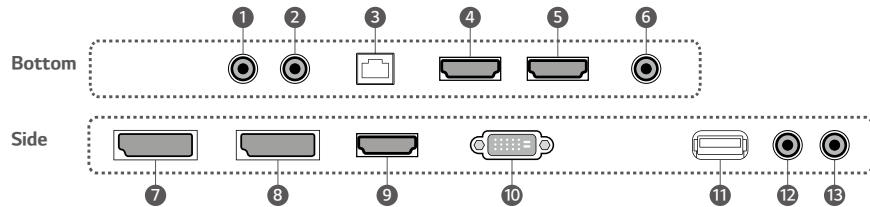

Detachable Logo

Built-in Speaker

Dimension (Unit: mm)

86"

75"

Connectivity

86"

- | | | |
|-------------|---------------------|--------------|
| ① AUDIO IN | ⑥ IR & LIGHT SENSOR | ⑪ USB IN |
| ② AUDIO OUT | ⑦ DP IN | ⑫ RS232C IN |
| ③ LAN | ⑧ DP OUT | ⑬ RS232C OUT |
| ④ HDMI IN 1 | ⑨ HDMI 3 | |
| ⑤ HDMI IN 2 | ⑩ DVI-D IN | |