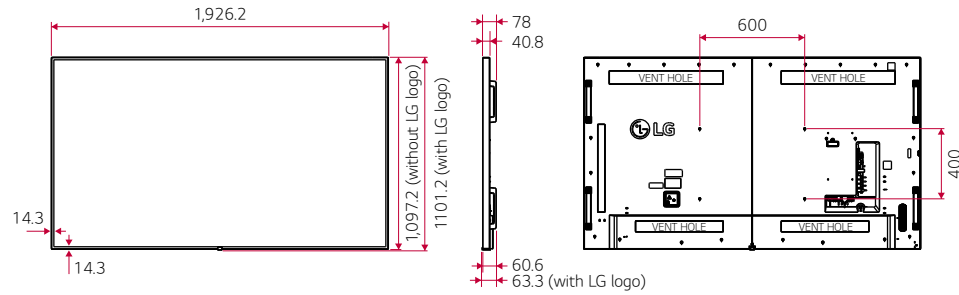

Detachable Logo

Built-in Speaker

Dimension (Unit: mm)

86"

75"

Connectivity

86"

- | | | |
|-------------|---------------------|--------------|
| ① AUDIO IN | ⑥ IR & LIGHT SENSOR | ⑪ USB IN |
| ② AUDIO OUT | ⑦ DP IN | ⑫ RS232C IN |
| ③ LAN | ⑧ DP OUT | ⑬ RS232C OUT |
| ④ HDMI IN 1 | ⑨ HDMI 3 | |
| ⑤ HDMI IN 2 | ⑩ DVI-D IN | |