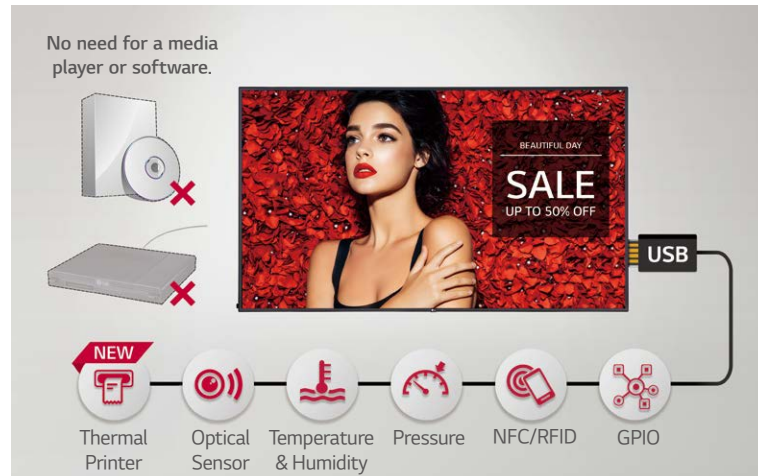

Various Sensor Applications

LG webOS smart signage platform easily supports connections with external sensors such as GPIO, NFC/RFID, temperature sensors, etc. via USB plug-in. The overall cost of ownership is reduced as there's no need to purchase additional software or media players for creating value-added solutions.