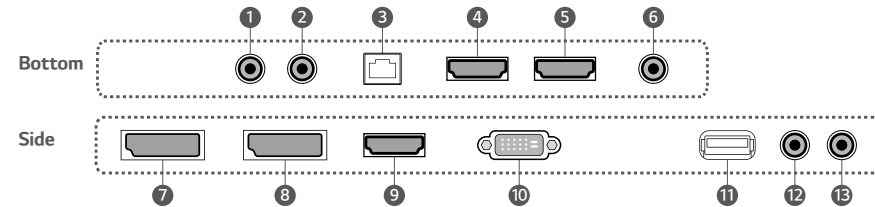

① AUDIO IN	⑥ IR & LIGHT SENSOR	⑪ USB IN
② AUDIO OUT	⑦ DP IN	⑫ RS232C IN
③ LAN	⑧ DP OUT	⑬ RS232C OUT
④ HDMI IN 1	⑨ HDMI 3	
⑤ HDMI IN 2	⑩ DVI-D IN	

* Dimensions & Jack Panels (Read/Side) may differ from the above image, so please contact LG salesteam to verify before ordering.