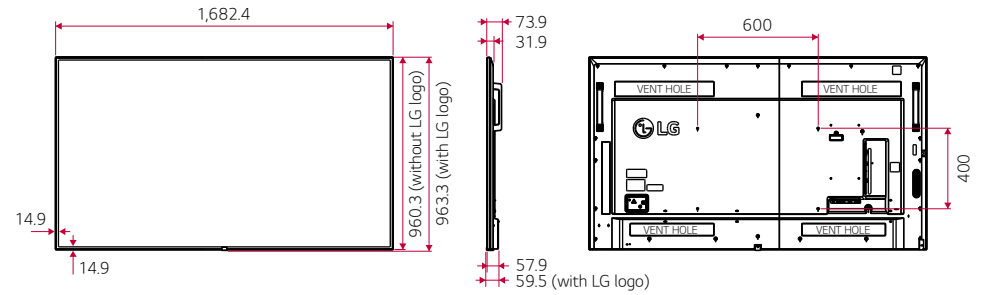

Detachable Logo

Built-in Speaker

Dimension (Unit: mm)

86"

75"

Connectivity

86"

- | | | |
|-------------|---------------------|--------------|
| ① AUDIO IN | ⑥ IR & LIGHT SENSOR | ⑪ USB IN |
| ② AUDIO OUT | ⑦ DP IN | ⑫ RS232C IN |
| ③ LAN | ⑧ DP OUT | ⑬ RS232C OUT |
| ④ HDMI IN 1 | ⑨ HDMI 3 | |
| ⑤ HDMI IN 2 | ⑩ DVI-D IN | |