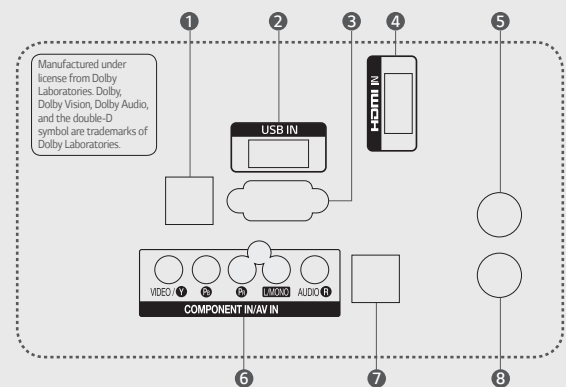

Dimensions (Unit : mm)

Connectivity

- 1 LAN
- 2 USB IN
- 3 RS-232C IN
- 4 HDMI IN
- 5 ANTENNA / CABLE IN
- 6 COMPONENT IN / AV IN
- 7 H/P OUT
- 8 LNB Satellite IN

Download LG Commercial Display Mobile App