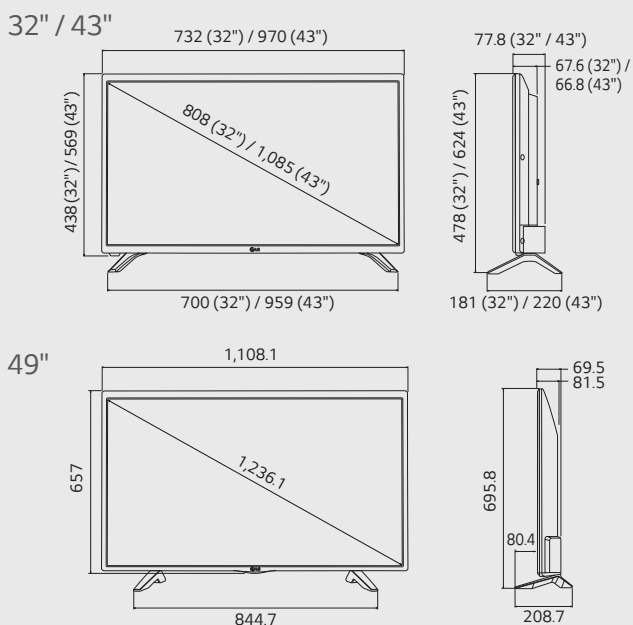

Dimensions (Unit : mm)

Connectivity

- 1 LAN
- 2 USB IN
- 3 RS-232C IN
- 4 HDMI IN
- 5 ANTENNA / CABLE IN
- 6 COMPONENT IN / AV IN
- 7 H/P OUT
- 8 LNB Satellite IN

Download LG Commercial Display Mobile App