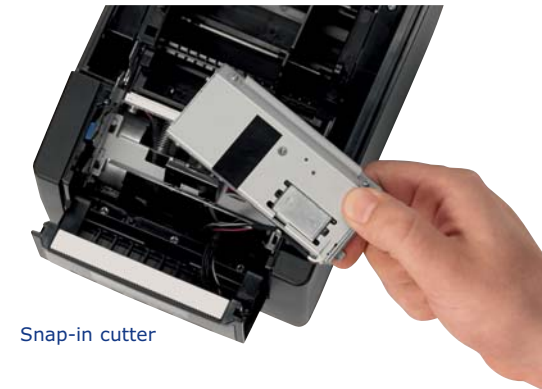

In a hurry?

With 300mm/sec. print speed the CT-S801 is the fastest POS printer in the market.

Toolfree maintenance

Paper jam? No problem for the CT-S801. One hand grip and the cutter is released automatically. No tool is needed.

CT-S801

POS

Applications

- Receipt
- Coupon
- Ticket
- Daily Report
- Kitchen
- Delivery slip
- Barcode
- Weigh scales
- Kiosk
- Queue management

Online status

Error message with instruction

Snap-in cutter