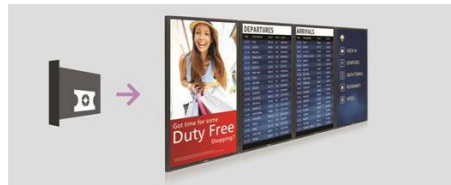

OPS Insert

Turn your display into an all-in-one digital signage solution and create a display network which is connected, intelligent and secure. Open Pluggable Specification (OPS) is an industry standard slot into which you can add an OPS-standardized media player. This cable free solution gives you the ability to install, use or maintain your hardware whenever you need.