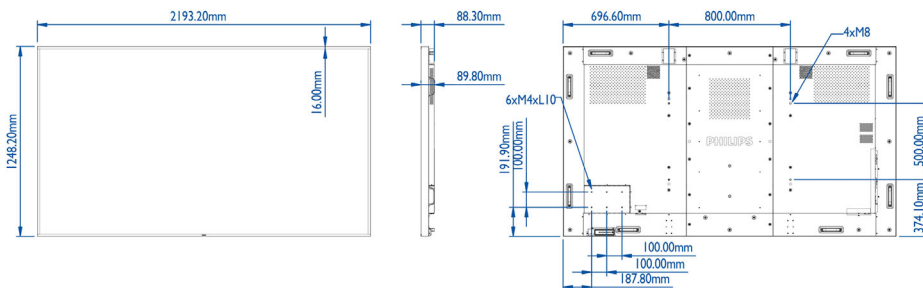

- Set dimensions (W x H x D): 2193.20 x 1248.20 x 89.8 mm
- Bezel width: 16.0 mm
- Product weight: 91.4 kg
- VESA Mount: 800 x 500 mm, M8
- Smart Insert mount: 100 x 200 mm, M4

Convenience

- Placement: Landscape, Portrait
- Network controllable: RS232, HDMI (One Wire),

LAN (RJ45)

- Signal Loop Through: RS232, DisplayPort
- Energy saving functions: Smart Power
- Remote control signal: Lockable
- Keyboard control: Hidden, Lockable
- Ease of installation: Smart Insert
- Other convenience: Carrying handles
- Screen saving functions: Pixel Shift, Low Brightness

Power

- Mains power: 100 ~ 240 VAC, 50 ~ 60 Hz
- Consumption (Typical): 500 W
- Standby power consumption: <0.5W

Sound

- Built-in speakers: 2 x 10W RMS

Operating conditions

- Temperature range (operation): 5 ~ 40 °C
- Temperature range (storage): -20 ~ 60 °C
- Relative humidity: 20 ~ 80 %
- MTBF: 50,000 hour(s)

Accessories

- Included accessories: AC Power Cord, Batteries for remote control, Quick start guide, Remote Control, User manual on CD-ROM, RS232 cable, HDMI cable
- Optional accessories: ColourCalibrationKit (CCK4601), Edge finishing kit, HDBaseT OPS Receiver (CRD25)

Miscellaneous

- On-Screen Display Languages: English, French, German, Italian, Polish, Russian, Spanish, Turkish, Simplified Chinese, Traditional Chinese, Arabic, Japanese
- Regulatory approvals: CE, UL/cUL, CCC, C-Tick, RoHS, GOST, FCC, Class A
- Warranty: 3 year warranty

Issue date 2016-06-24

Version: 4.0.1

12 NC: 8670 001 20932
EAN: 87 12581 72938 7

© 2016 Koninklijke Philips N.V.
All Rights reserved.

Specifications are subject to change without notice.
Trademarks are the property of Koninklijke Philips N.V.
or their respective owners.

www.philips.com