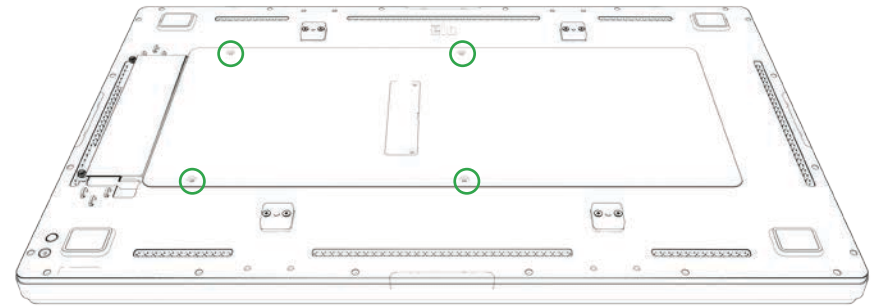

Elo (logo) and Elo Touch Solutions are trademarks of Elo and its Affiliates.

Go to www.elotouch.com/support to download user manual.
请访问 www.elotouch.com.cn 获取用户手册请保留备用

1. Mounting IDS Display (VESA Mount)

(Additional low-profile wallmount kit P/N E275050 available at www.elotouch.com)

3. Optional Elo Computer Module Mounting

(Do not connect anything other than ECM kit to these mounting holes)

2. Connect

4. Optional Peripheral Mounting (Fingerprint Reader not compatible with 3202)