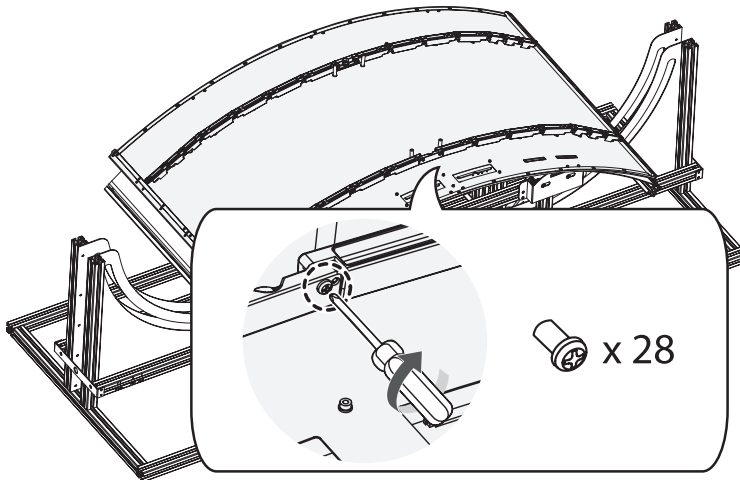

! Torque Spec : 5~7 Kgf

7-1

7-2